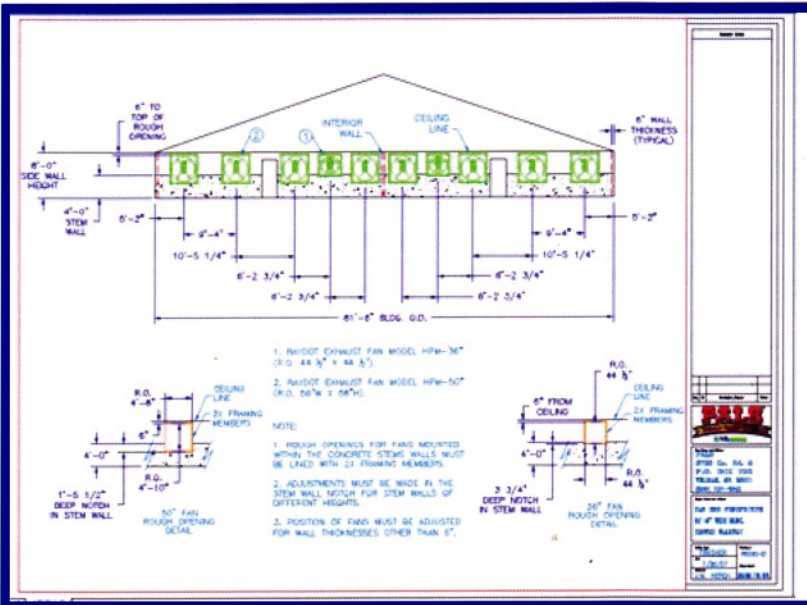

Building or Remodeling?

PALS, Inc provides:

Full Range Design & Build

Equipment Only

To

**Turn-Key Managed
Projects**

**For Finishers
Nurseries**

Gestation/Farrowing

Ben Watson
Drafter

www.mtuonsiteenergy.com

Katolight by MTU Onsite Energy diesel power generators range in size from 30kW to 3250 kW and are offered in low and medium voltage configurations. Our gaseous powered generators range from 30 to 800 kW. Katolight by MTU Onsite Energy has been a provider of quality built reliable emergency systems for over 60 years with specific focus on livestock production applications. Our commitment to quality is enhanced by years of experience and our dedication to designing customized power solutions engineered and built for the markets we serve. Quality product complimented by our dealers dedication to application criteria including load sizing analysis and installation detail assure high levels of reliability even when operating in the most severe operating conditions.