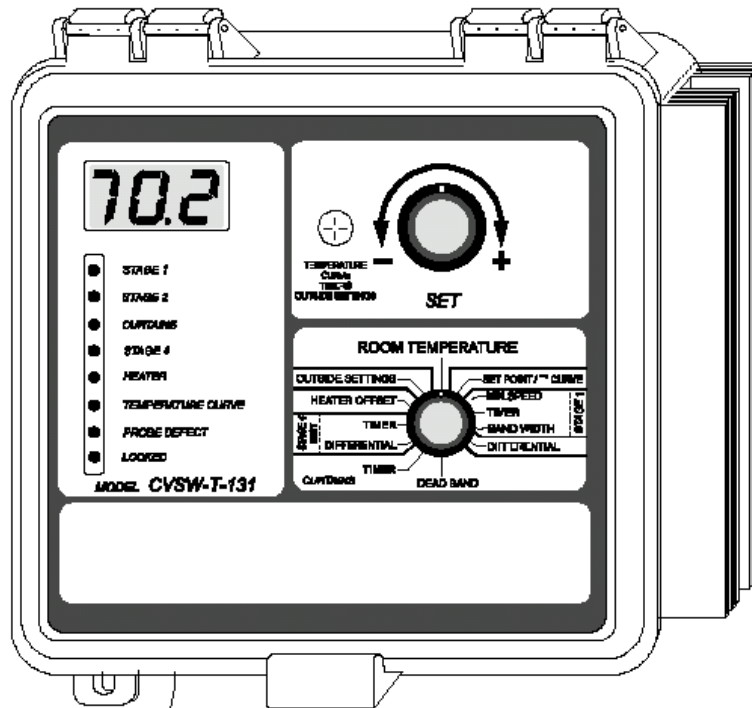

CVSW-T-131

Combined ventilation: 1 heater, 1 mist, 1 curtain, 1 variable

Features

- Digital display with pilot light indicating status
- Timed minimum ventilation
- Curve to automatically adjust Set point and Minimum speed
- Curtain timing compensated with outside temperature
- Up to three inside temperature probes
- Outside temperature probe
- Computer Compatible
- Overload and overvoltage protection
- Parameter protection (Lock Mode)
- Can be powered with 115/230 Vac (60Hz) or 12Vdc