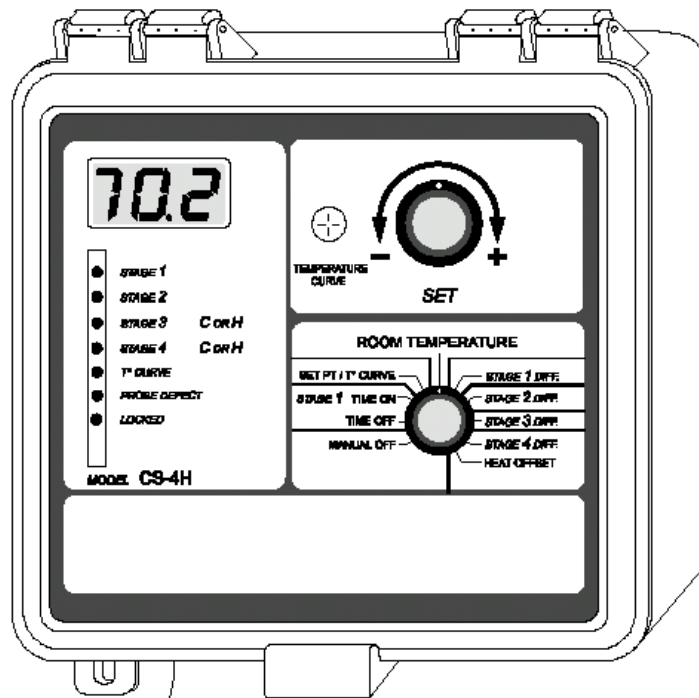

CS-4H

Four On/Off stage controller

Features

- Digital display with pilot light indicating status
- Timed minimum ventilation
- Curve to automatically adjust Set point with animal's age
- Up to four inside temperature probes
- Individual probe readout
- Up to two stages of heating
- Computer Compatible
- Overload and overvoltage protection
- Parameter protection (Lock Mode)
- Can be powered with 115/230 Vac (50 & 60Hz) or 12Vdc