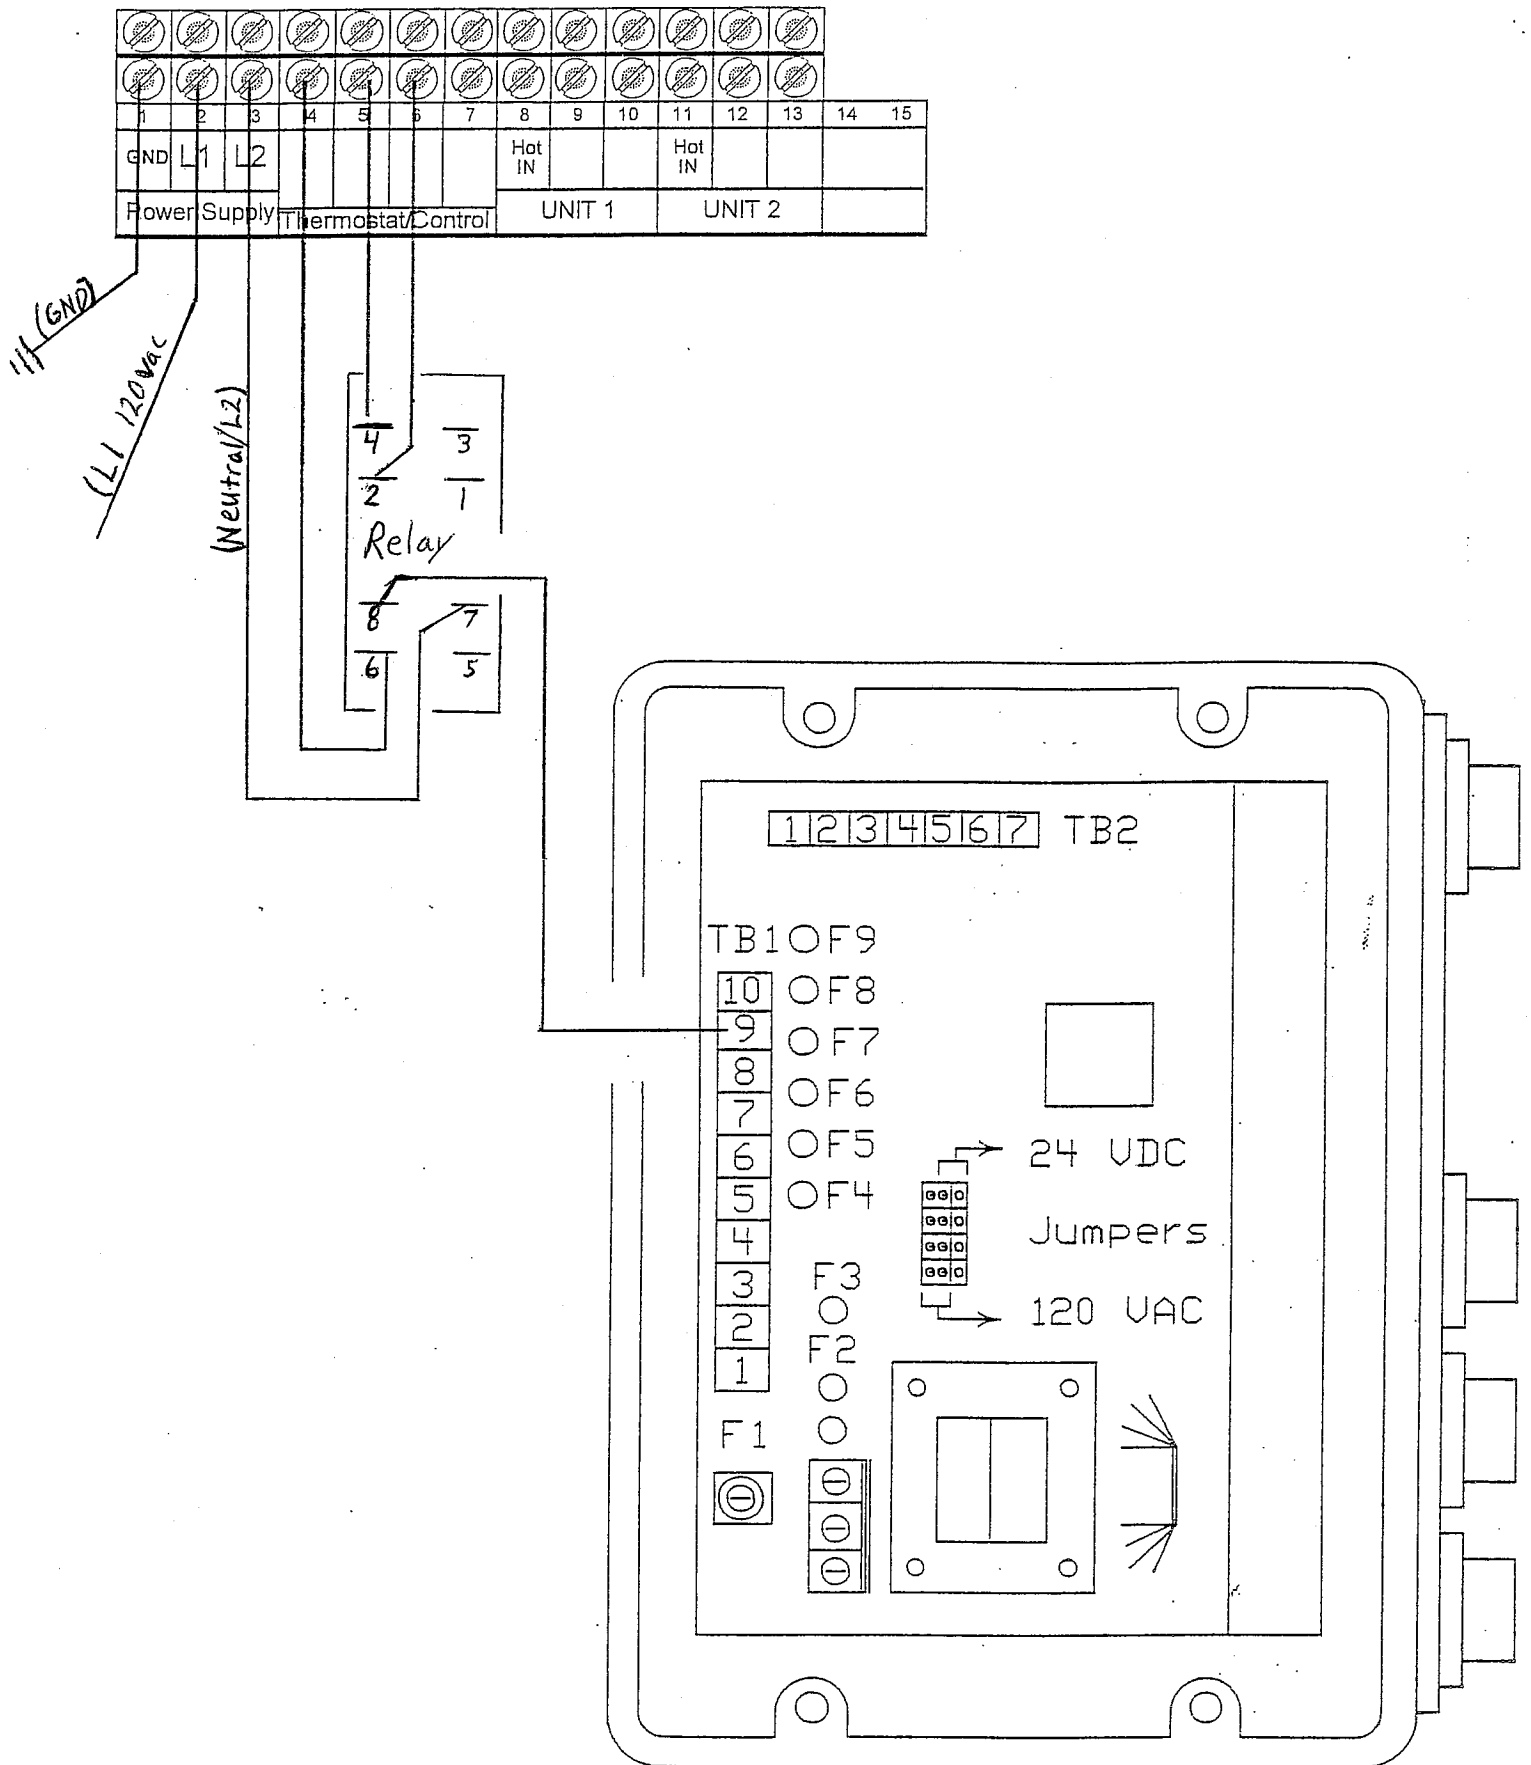

## 10.2 Connection From Paltech to Hired Hand Curtain Controller

Figure 3  
ZS-20 Base