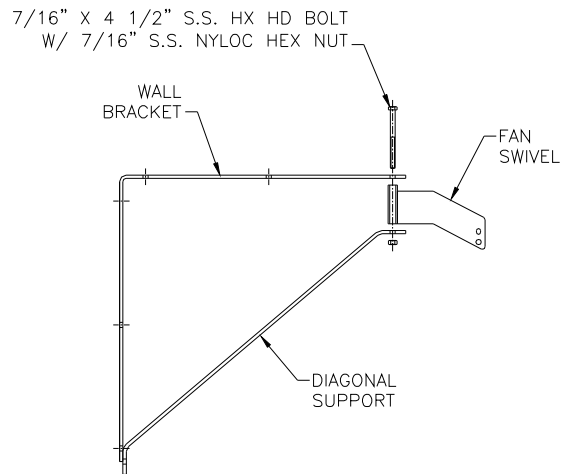

CIRCULATING FAN MOUNTING

OVERVIEW

This manual will cover all of the various mounting hardware and the methods used to install these variations.

WALL BRACKET INSTALLATION

Step WB1.

Identify and preassemble the wall bracket, diagonal support & fan swivel along with the 7/16" x 4 1/2" S.S. Hx Hd bolt & S.S. nyloc hex nut as shown below.

STEP WB1

Step WB2.

Attach the preassembled wall bracket to the wall in the desired position using 3 - #14 x 1 1/2" type A S.S. Hx Wsh Hd lag screws. Make certain that these lag screws are installed into 2 X framing members.