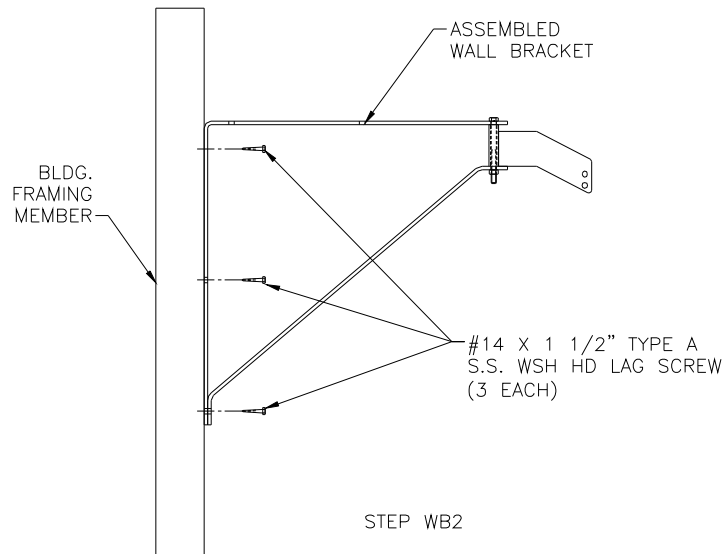

CIRCULATING FAN MOUNTING

OVERVIEW

This manual will cover all of the various mounting hardware and the methods used to install these variations.

WALL BRACKET INSTALLATION

Step WB1.

Identify and preassemble the wall bracket, diagonal support & fan swivel along with the 7/16" x 4 1/2" S.S. Hx Hd bolt & S.S. nyloc hex nut as shown below.

STEP WB1

Step WB2.

Attach the preassembled wall bracket to the wall in the desired position using 3 - #14 x 1 1/2" type A S.S. Hx Wsh Hd lag screws. Make certain that these lag screws are installed into 2 X framing members.