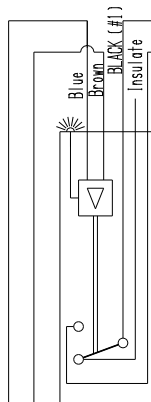

MASTER CHAIN DISK CONTROL UNIT

CHAIN DISK DRIVE UNIT ELECTRICAL JUNCTION BOX

PROXIMITY SWITCH

L2

L2

L1

730461 DH Control