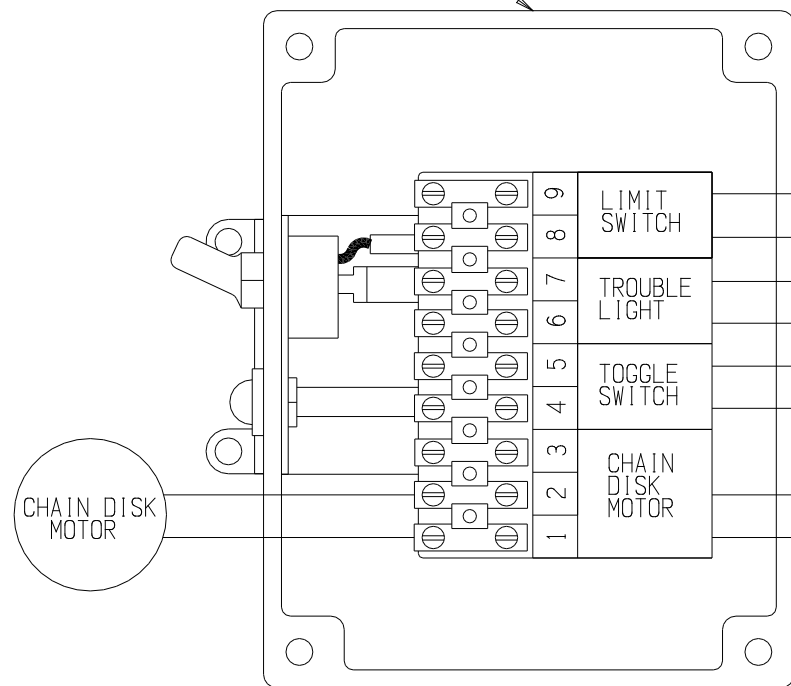

MASTER CHAIN DISK CONTROL UNIT

CHAIN DISK DRIVE UNIT ELECTRICAL JUNCTION BOX

PROXIMITY SWITCH

L2

L2

L1

730461 DH Control