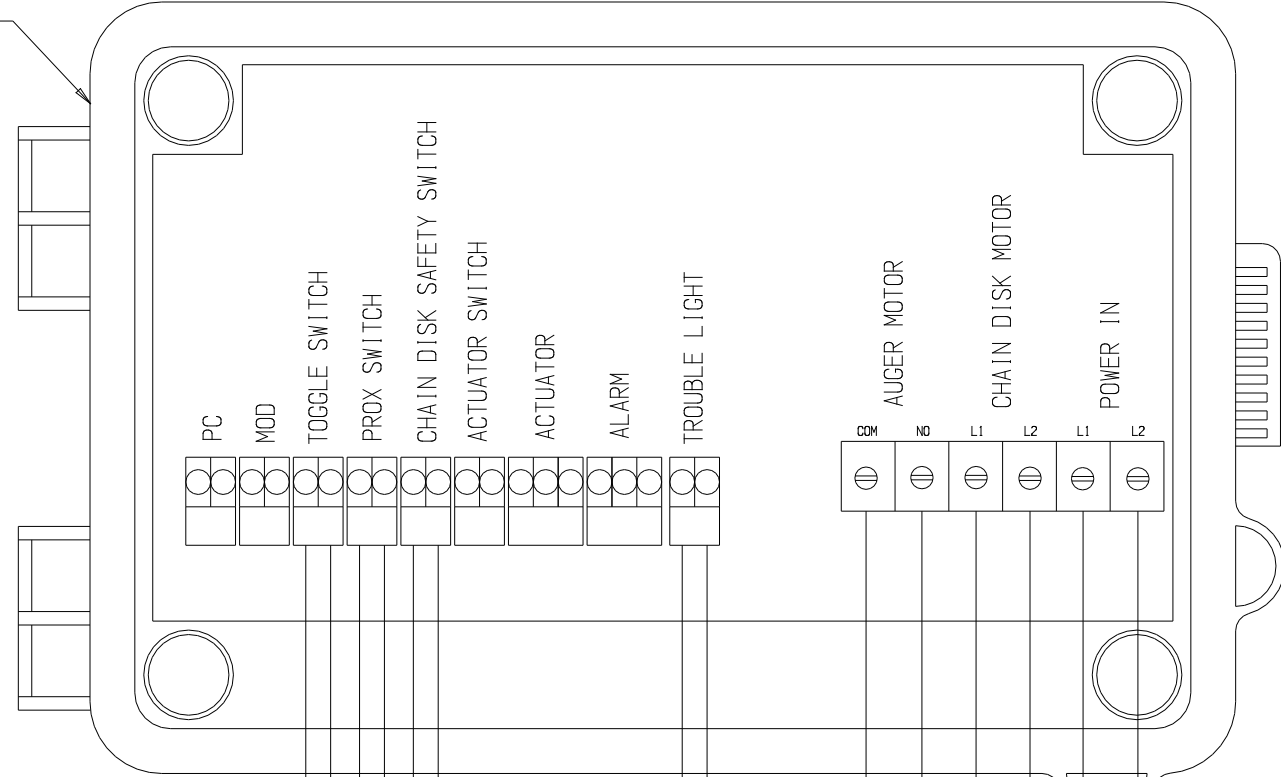

MASTER CHAIN DISK CONTROL UNIT

CHAIN DISK DRIVE UNIT ELECTRICAL JUNCTION BOX

PROXIMITY SWITCH

L2

L2

L1

730461 DH Control