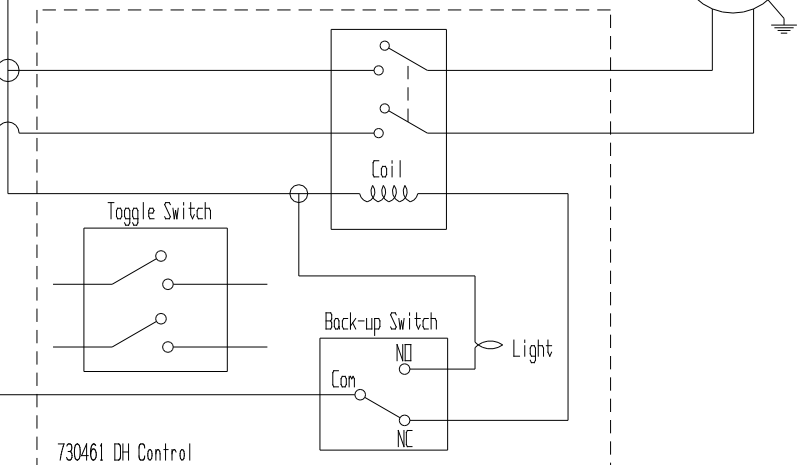

MASTER CHAIN DISK CONTROL UNIT

CHAIN DISK DRIVE UNIT ELECTRICAL JUNCTION BOX

PROXIMITY SWITCH

L2

L2

L1

730461 DH Control