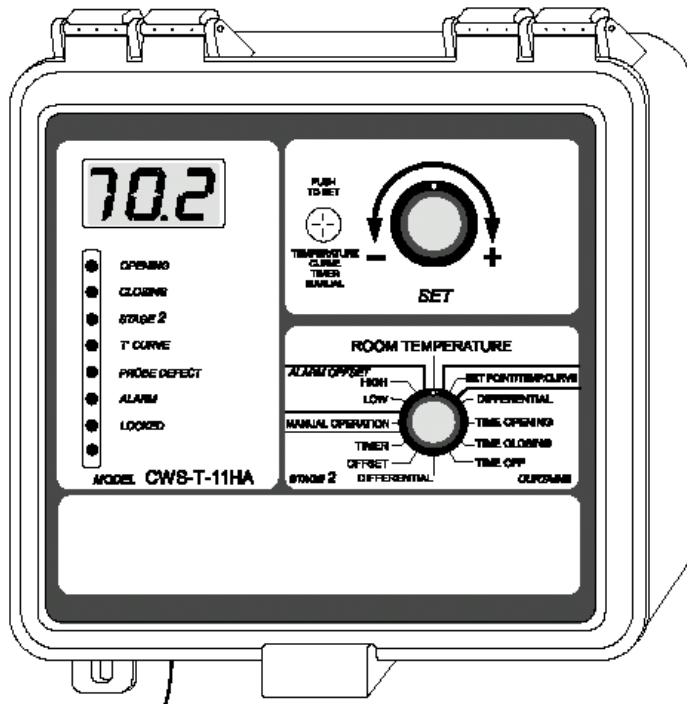

### CWS-T-11HA

Natural ventilation controller

#### Features

- Digital display with pilot light indicating status
- Programmable timing for opening and closing of the curtain
- One Stage for Minimum ventilation fans, Stir fans or heaters
- Alarm contact on High, Low Temperature and power failure
- Curve to automatically adjust Set point with animal's age
- Up to four inside temperature probes
- Individual probe readout
- Computer Compatible
- Overload and overvoltage protection
- Parameter protection (Lock Mode)
- Can be powered with 115/230 Vac (50 & 60Hz) or 12Vdc