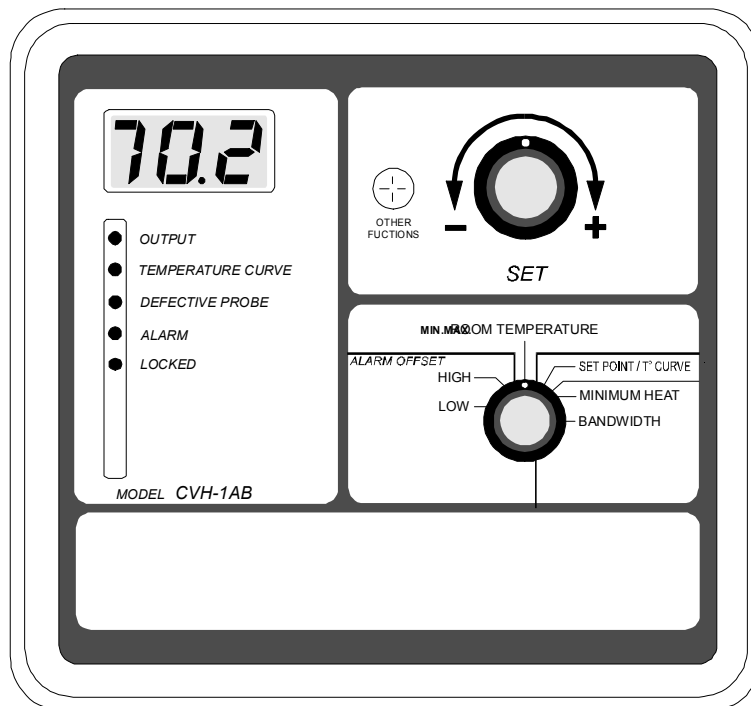

CVH-1AB

Controller for Heat Mat or Heat lamps

Features

- Digital display with pilot light indicating status
- Curve to automatically adjust Set point with animal's age
- Variable output for more precise temperature
- Computer Compatible
- Overload and overvoltage protection
- Parameter protection (Lock Mode)
- Can be powered with 115/230 Vac (60Hz) or 12Vdc