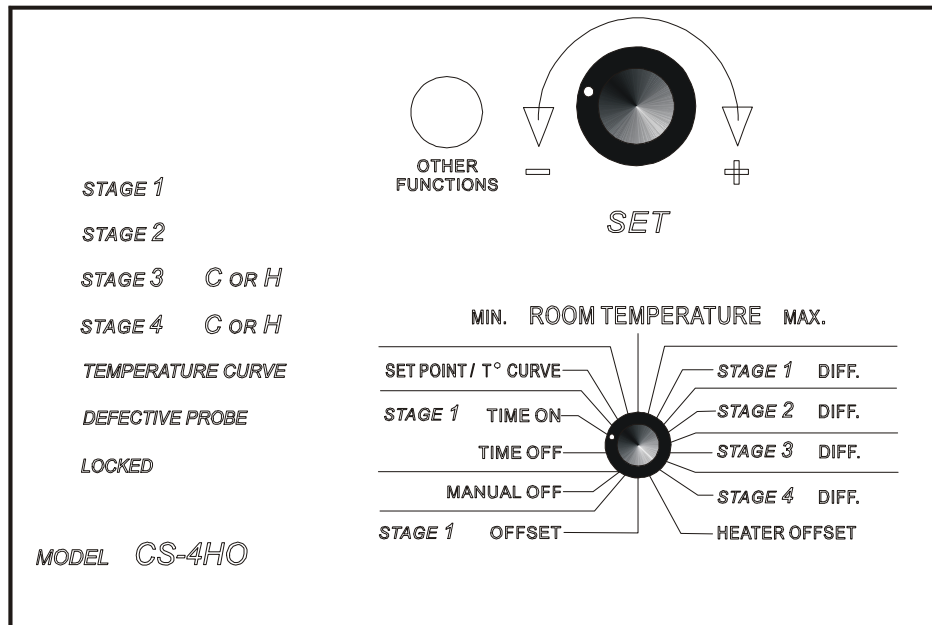

CS-4HO

Four On/Off stage controller

Features

- With Offset on stage 1
- Digital display with pilot light indicating status
- Timed minimum ventilation
- Curve to automatically adjust Set point with animal's age
- Up to four inside temperature probes
- Individual probe readout
- Up to two stages of heating
- Computer Compatible
- Overload and overvoltage protection
- Parameter protection (Lock Mode)
- Can be powered with 115/230 Vac (50 & 60Hz) or 12Vdc