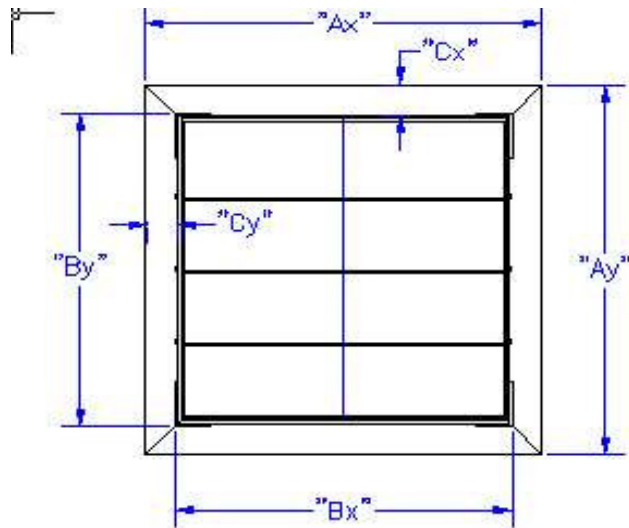

## **VALCO FAN SHUTTERS**

12/26/2006

Part Number:	<b>SFW8W</b>	<b>SFW10W</b>	<b>SFW12W</b>	<b>SFW12A</b>
Description:	8"- FW SHUTTER	10" - FW SHUTTER	12" - FW SHUTTER	12" - FW SHUTTER
Material:	PVC	PVC	PVC	Aluminum
Color:	White	White	White	Aluminum
Dividers:	0	0	0	
Rod	Stainless Steel	Stainless Steel	Stainless Steel	
Nylon Bushing Outside Flange	Yes	Yes	Yes	
Tie Bar:	No	No	No	
Power Cord Notch:	No	No	No	
Ax Dimension:	10 7/8"	12 1/2"	17 1/8"	
Ay Dimension:	10 7/8"	12 1/2"	17 1/8"	
Bx Dimension:	8 3/8"	10"	14 5/8"	
By dimension:	8 3/8"	10"	14 5/8"	
Flange Thickness	0.095"	0.095"	0.095"	
Rough Opening	8 5/8" x 8 5/8"	10 1/4" x 10 1/4"	14 3/4" x 14 3/4"	

**SFW16W**

16" - FW SHUTTER  
PVC  
White  
0  
Stainless Steel  
Yes  
No  
No  
20"  
20"  
17 1/2"  
17 1/2"  
0.095"  
17 3/4" x 17 3/4"

**SFW16A**

16" - FW SHUTTER  
Aluminum  
Aluminum  
0  
Aluminum  
No  
No  
No  
20"  
20"  
17 1/4"  
17 1/4"  
?  
17 1/2" X 17 1/2"

**SFW20W**

12" - FW SHUTTER  
PVC  
White  
0  
Stainless Steel  
Yes  
No  
No  
24"  
24"  
21 1/2"  
21 1/2"  
0.095"  
21 3/4" X 21 3/4"

**SFW20A**

20" - FW SHUTTER  
Aluminum  
Aluminum  
0  
Aluminum  
No  
No  
No  
24"  
24"  
21 1/4"  
21 1/4"  
?  
21 1/2" X 21 1/2"

No

40"

40"

37 1/4"

37 1/4"

?

37 1/2" X 37 1/2"

**SPM12W or SPM12W**