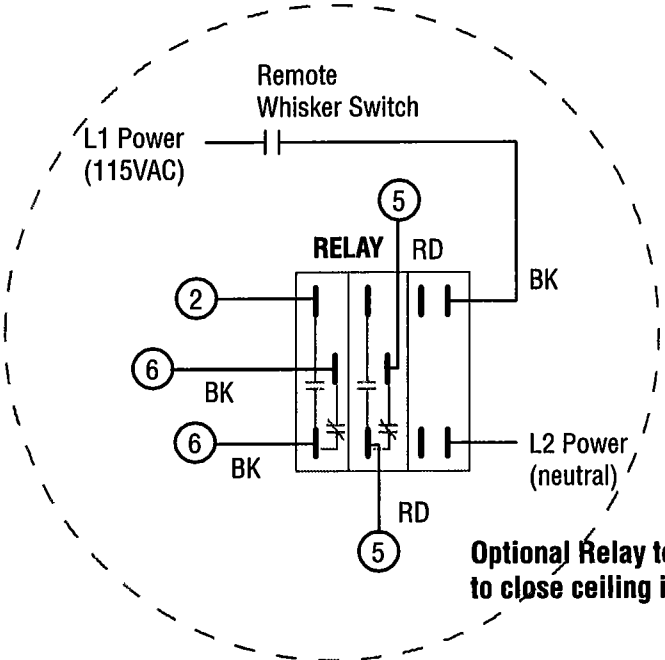

COMBINED INSTALLATION DRAWING:
Actuator Switching Center and Control (PEC+)

04/15/04

Optional Relay to retract actuator and to close ceiling inlets via remote switch

J&D Manufacturing
6200 Highway 12
Eau Claire, WI 54701