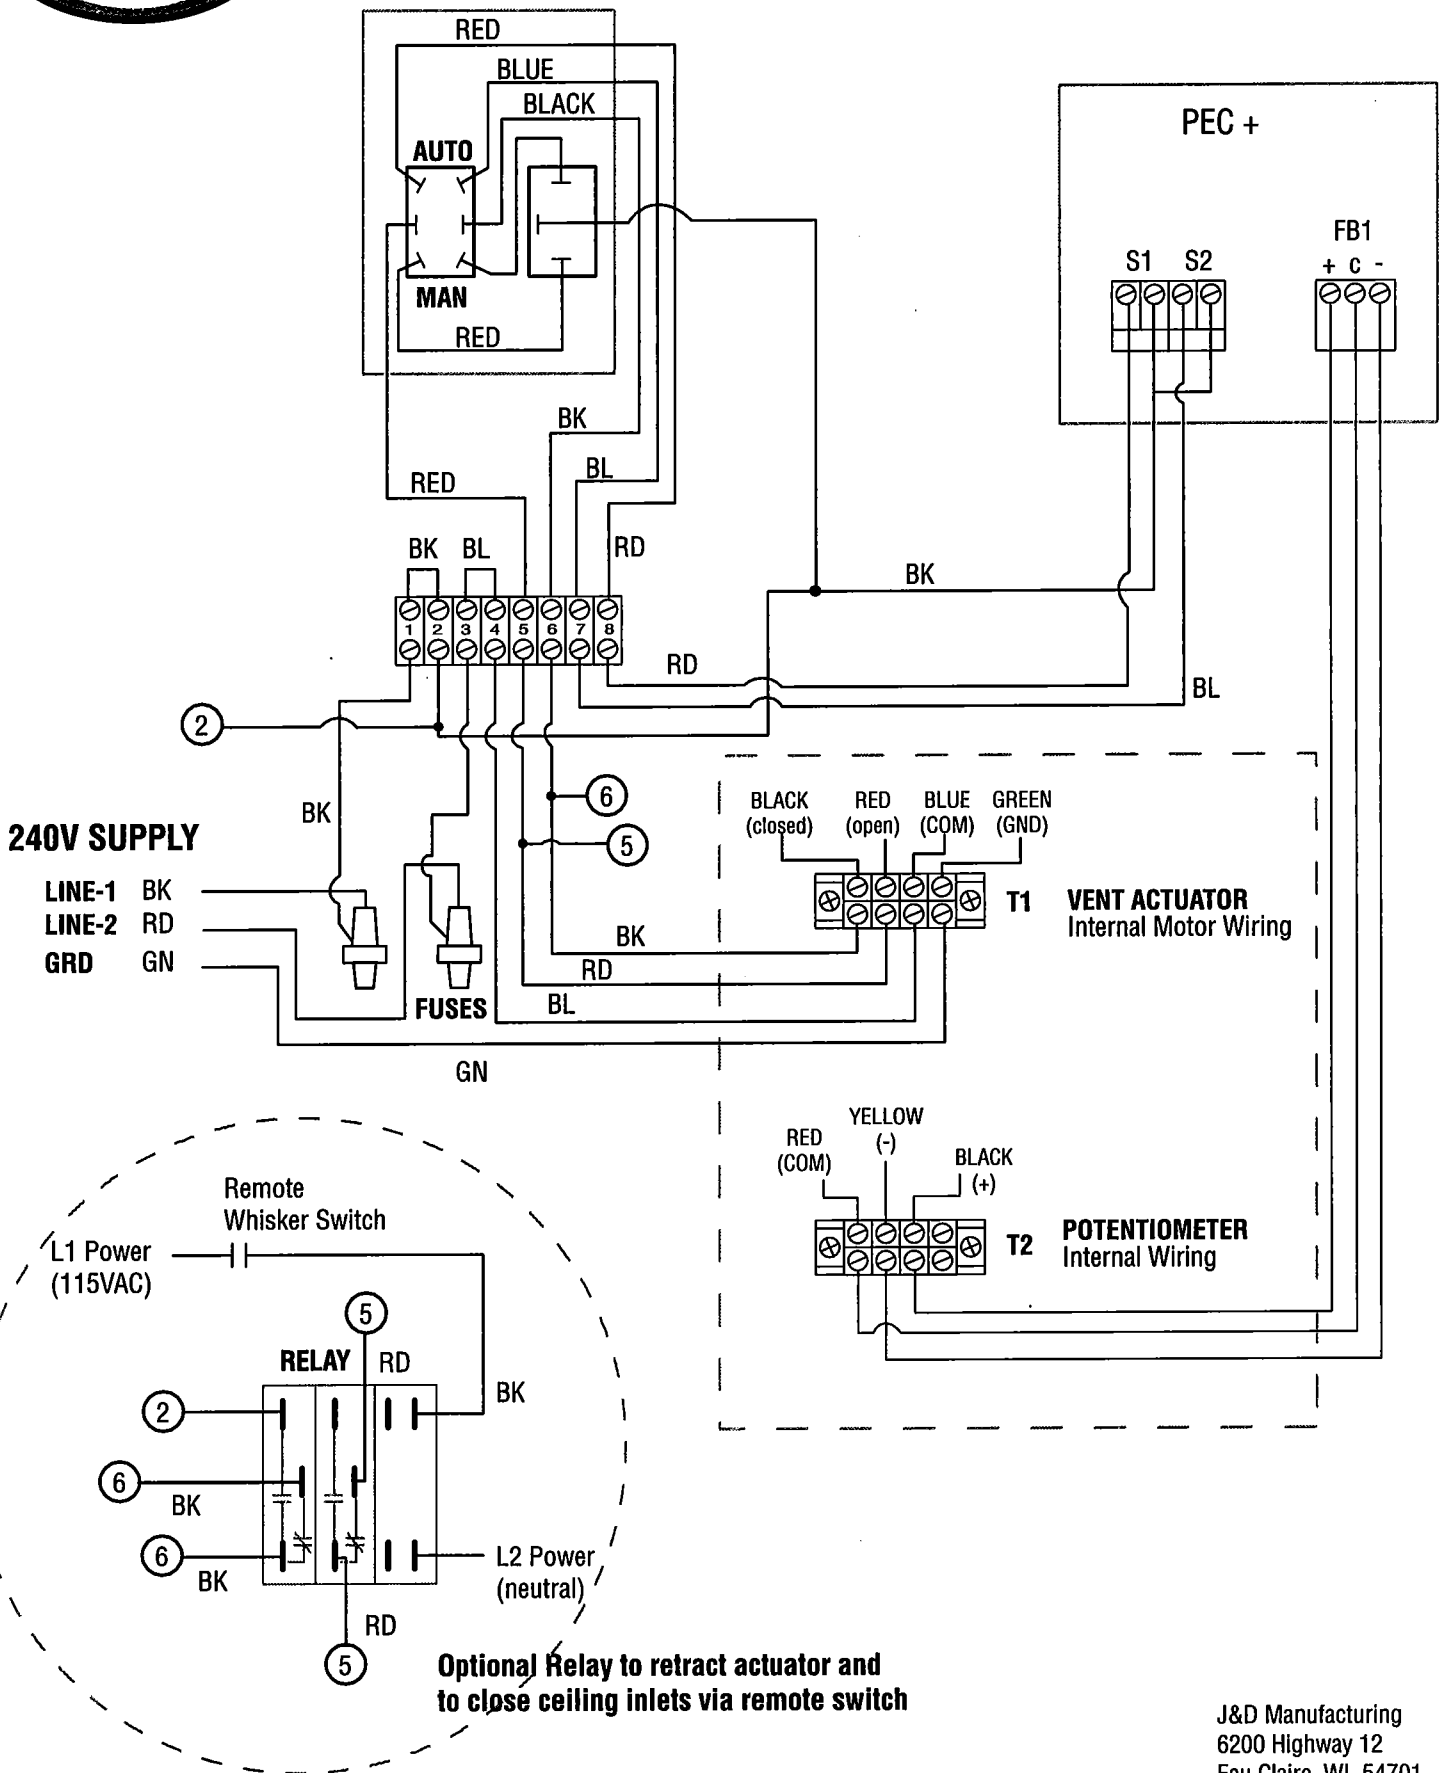

COMBINED INSTALLATION DRAWING:
Actuator Switching Center and Control (PEC+)

04/15/04

Optional Relay to retract actuator and to close ceiling inlets via remote switch

J&D Manufacturing
6200 Highway 12
Eau Claire, WI 54701