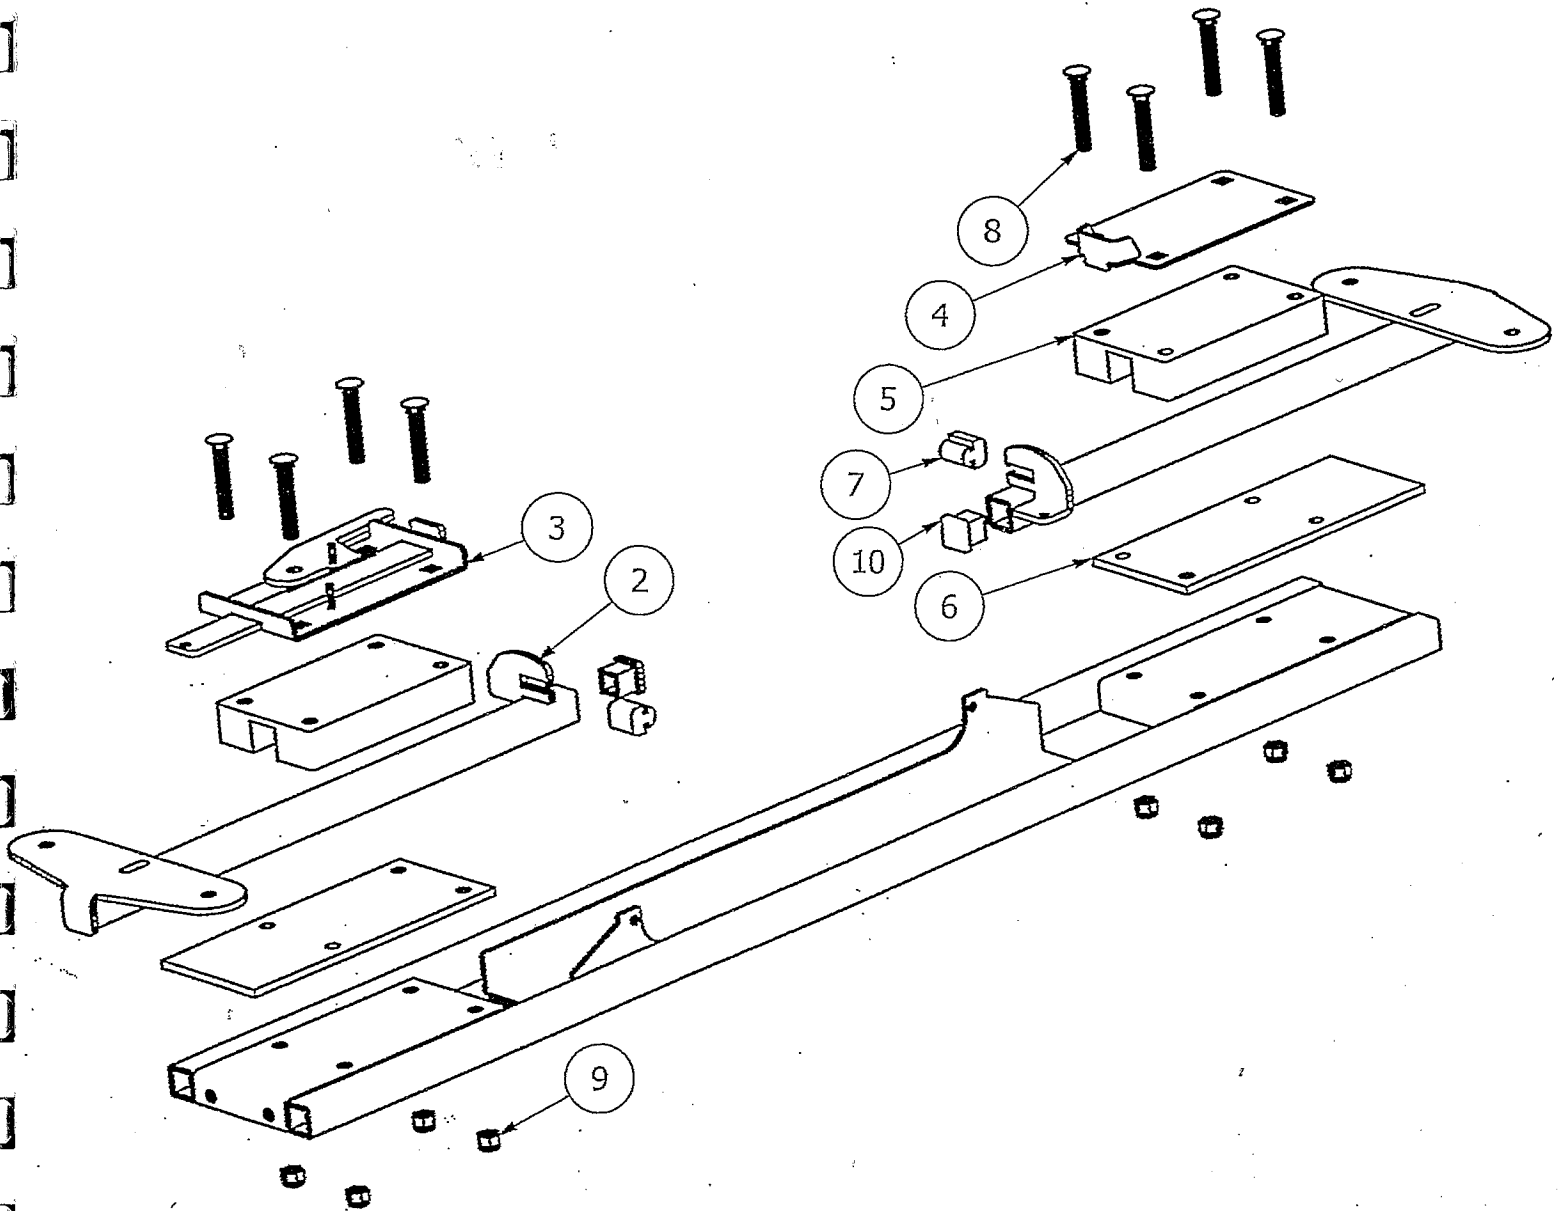

Pro-Sort Systems

Parts Manual

Pro-Sort Base Cage Assembly

PARTS LIST			
ITEM	QTY	PART NUMBER	DESCRIPTION
2	1	PS-000002	Base Scale Mount
4	4	PS-000032	3/8 2" Bolt
5	4	PS-000011	3/8 Lock Nut
6	1	PS-000030	3/8 Step Bolt 3/8
7	1	PS-000098	3/8 Nut
9	2	PS01-0049	Manure Deflector

Pro-Sort Top Cage Assembly

PARTS LIST			
ITEM	QTY	PART NUMBER	DESCRIPTION
2	2	PS-000046	Sliding Bracket
3	1	PS-000047	Roller Gate Open Adjust
4	1	PS-000048	Front Door Stop
5	2	PS-000050	Nylon Track
6	2	PS-000049	Nylon Slide
7	2	PS-000052	Rubber Stop
8	8	PS-000053	3/8 2 1/2 Carriage Bolt
9	8	PS-000011	3/8 Lock Nut
10	2	PS-000051	11 Gauge Tube Plug

Pro-Sort Back Gate Assembly

Pro-Sort Back Gate Assembly

PARTS LIST			
ITEM	QTY	PART NUMBER	DESCRIPTION
2	1	PS-000029	Gate Right
3	1	PS-000028	Gate Left
4	2	PS-000015	Wing Link
6	2	PS-000022	Back Nylon Square Bearing
7	2	PS-000021	Front Nylon Square Bearing
8	2	PS-000012	Nylon Step Bearing
9	4	PS-000019	5/16 Washer
10	4	PS-000018	5/16 2 1/4 Bolt
11	4	PS-000020	5/16 Flange Lock
12	4	PS-000016	3/8 Step Bolt 1/2
15	2	PS-000024	1/2 Spacing Washer
16	4	PS-000011	3/8 Lock Nut
17	2	PS-000023	Round Plastic Plug
18	6	PS-000014	3/4 Nylon Spacing Washer
20	2	PS-000013	2 1/4 Nylon Spacing Washer

Pro-Sort Front Gate Assembly

Pro-Sort Front Gate Assembly

PARTS LIST			
ITEM	QTY	PART NUMBER	DESCRIPTION
2	1	PS-000010	Rooler Gate Left
3	1	PS-000009	Rooler Gate Right
4	2	PS-000015	Wing Link
6	1	PS01-0017	Floor Lock
7	2	PS-000115	Nylon Step Bearing
8	2	PS-000022	Back Nylon Square Bearing
9	2	PS-000021	Front Nylon Square Bearing
10	6	PS-000014	3/4 Nylon Spacing Washer
11	2	PS-000013	2 1/4 Nylon Spacing Washer
12	4	PS-000016	3/8 Step Bolt 1/2
13	2	PS-000024	1/2 Spacing Washer
14	4	PS-000018	5/16 2 1/4 Bolt
15	4	PS-000019	5/16 Washer
16	4	PS-000011	3/8 Lock Nut
17	4	PS-000020	5/16 Flange Lock
18	1	PS-000064	1/4 1 Bolt
19	1	PS-000025	1/4 Lock Nut
20	6	PS-000023	Round Plastic Plug