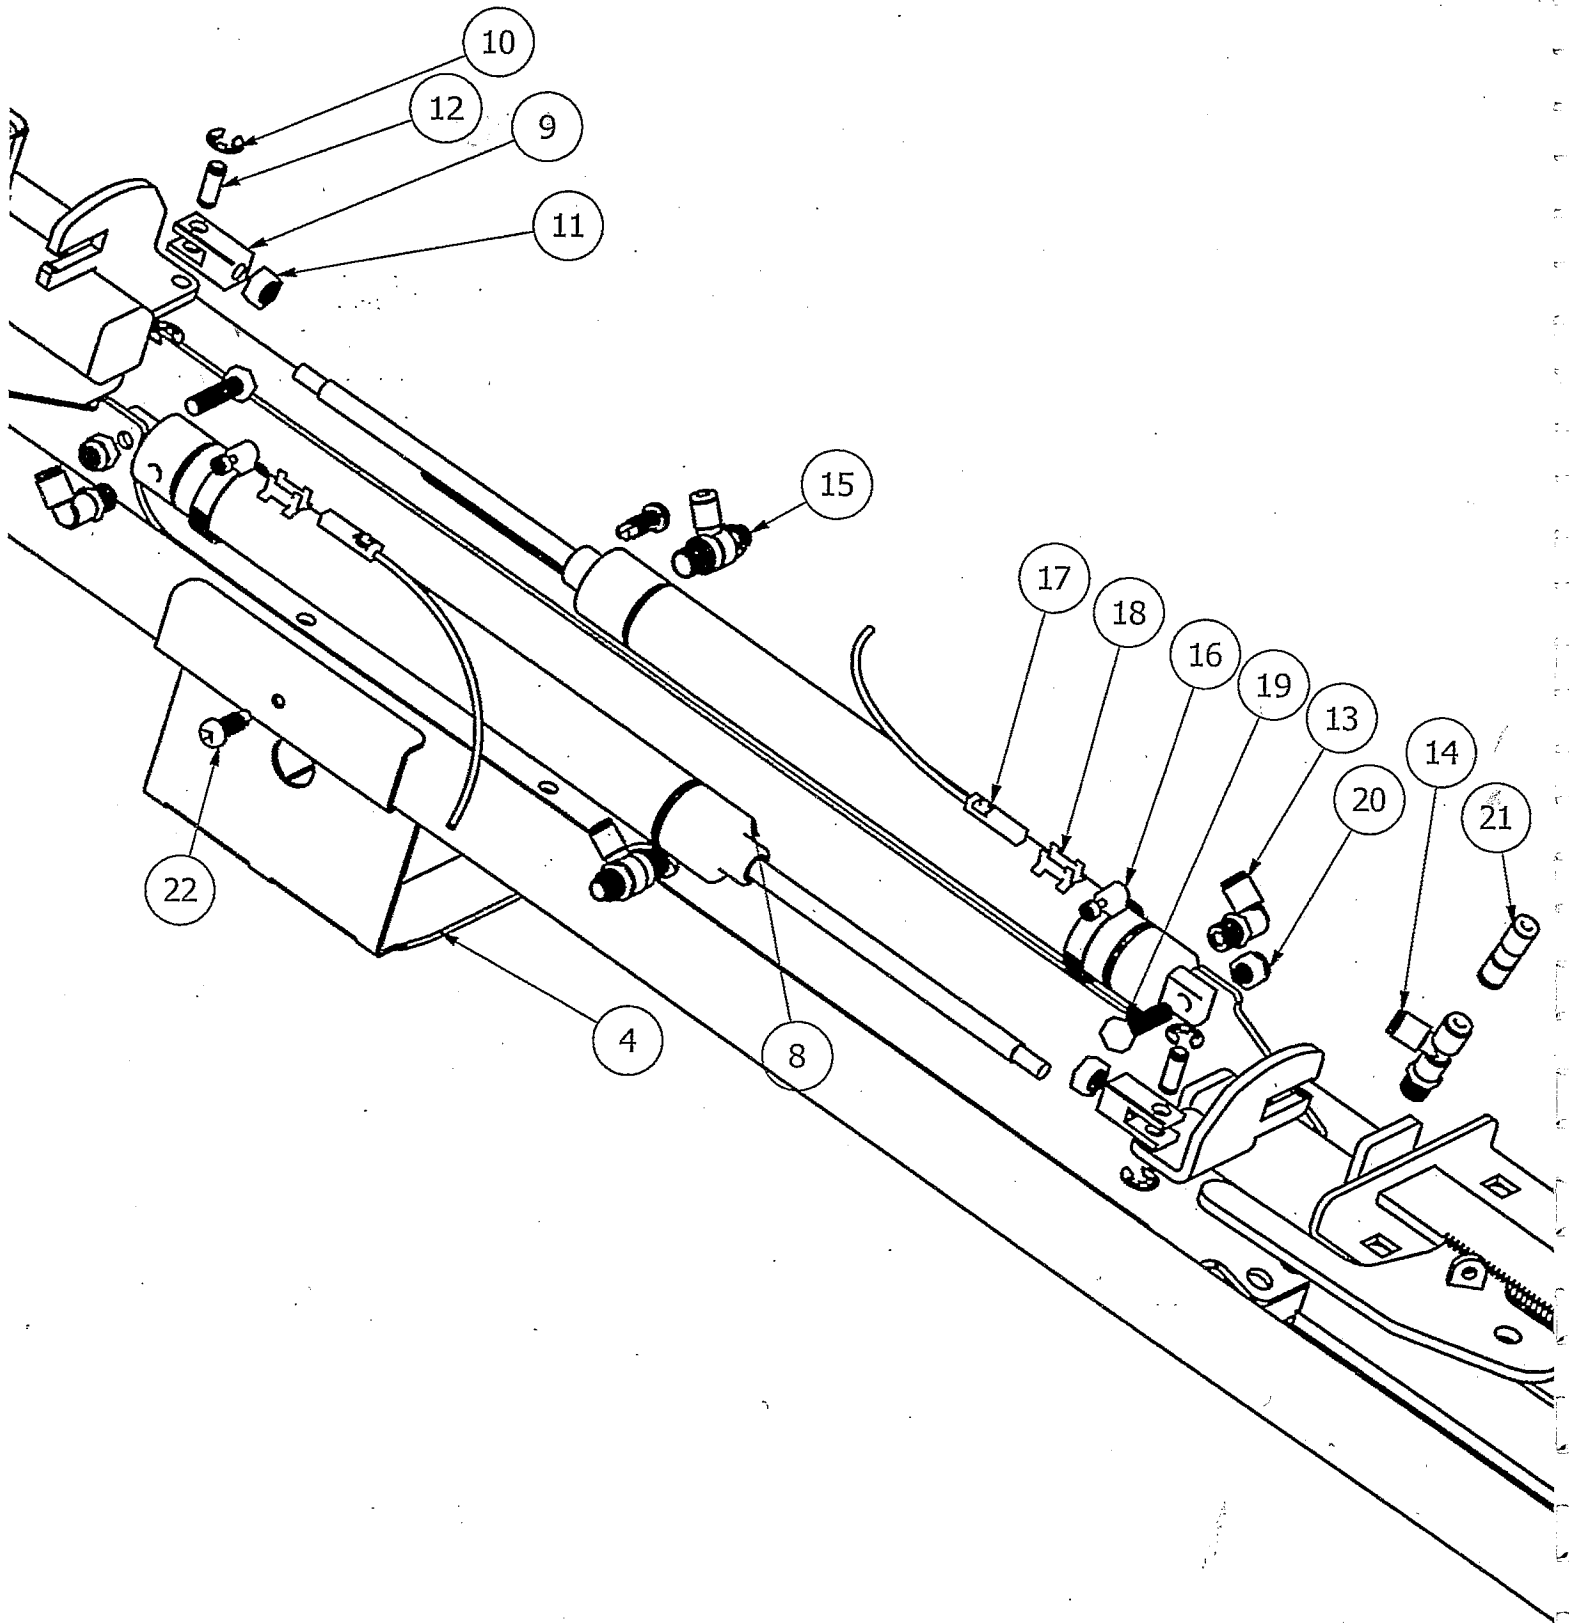

Pro-Sort Top Cage Cylinder Mount Assembly

Pro-Sort Top Cage Cylinder Mount Assembly

PARTS LIST			
ITEM	QTY	PART NUMBER	DESCRIPTION
4	1	PS01-0020	Paint Reader Gaurd
8	2	PS-000054	Air Cylinder
9	2	PS-000058	Cylinder Clevis
10	4	PS-000060	Snap Ring
11	2	PS-000059	Clevis Lock Nut
12	2	PS-000061	Clevis Pin
13	2	PS-000055	Male Elbow
14	1	PS-000056	Male Run Tee
15	2	PS-000057	One Touch Ebow
16	2	PS-000066	Prox Clamps
17	2	PS-000065	Prox Sensor
18	2	PS-000067	Prox Mount
19	2	PS-000064	1/4 1 Bolt
20	2	PS-000025	1/4 Lock Nut
21	1	PS-000063	One Way Valve
22	2	PS-000037	Self Taper Screw