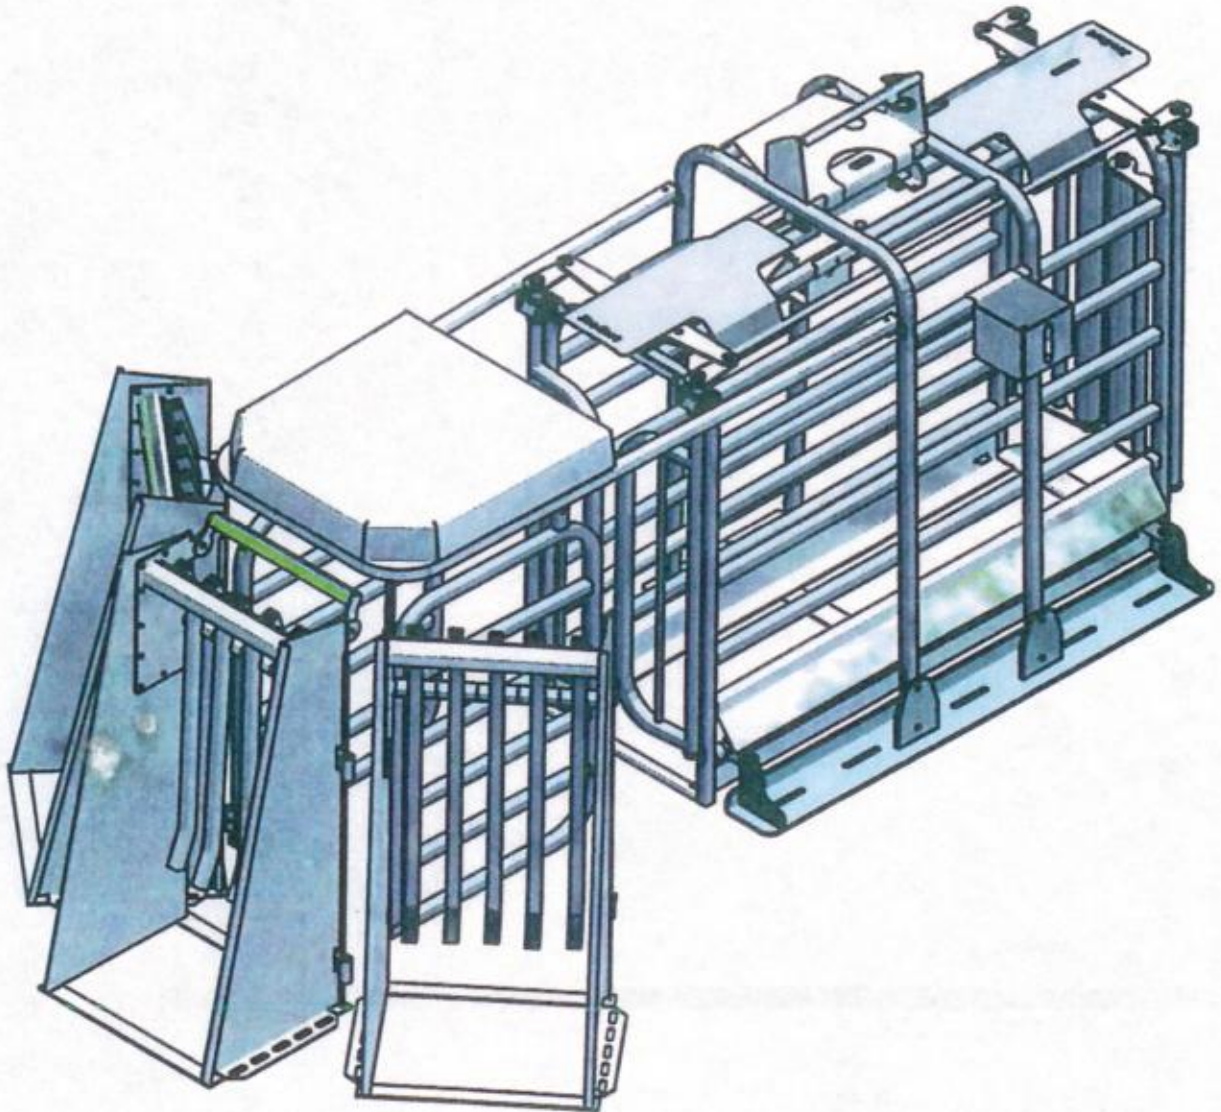

Pro-Sort Systems

Parts Manual

Pro-Sort Base Cage Assembly

PARTS LIST			
ITEM	QTY	PART NUMBER	DESCRIPTION
2	1	PS-000002	Base Scale Mount
4	4	PS-000032	3/8 2" Bolt
5	4	PS-000011	3/8 Lock Nut
6	1	PS-000030	3/8 Step Bolt 3/8
7	1	PS-000098	3/8 Nut
9	2	PS01-0049	Manure Deflector

Pro-Sort Top Cage Assembly

PARTS LIST			
ITEM	QTY	PART NUMBER	DESCRIPTION
2	2	PS-000046	Sliding Bracket
3	1	PS-000047	Roller Gate Open Adjust
4	1	PS-000048	Front Door Stop
5	2	PS-000050	Nylon Track
6	2	PS-000049	Nylon Slide
7	2	PS-000052	Rubber Stop
8	8	PS-000053	3/8 2 1/2 Carriage Bolt
9	8	PS-000011	3/8 Lock Nut
10	2	PS-000051	11 Gauge Tube Plug