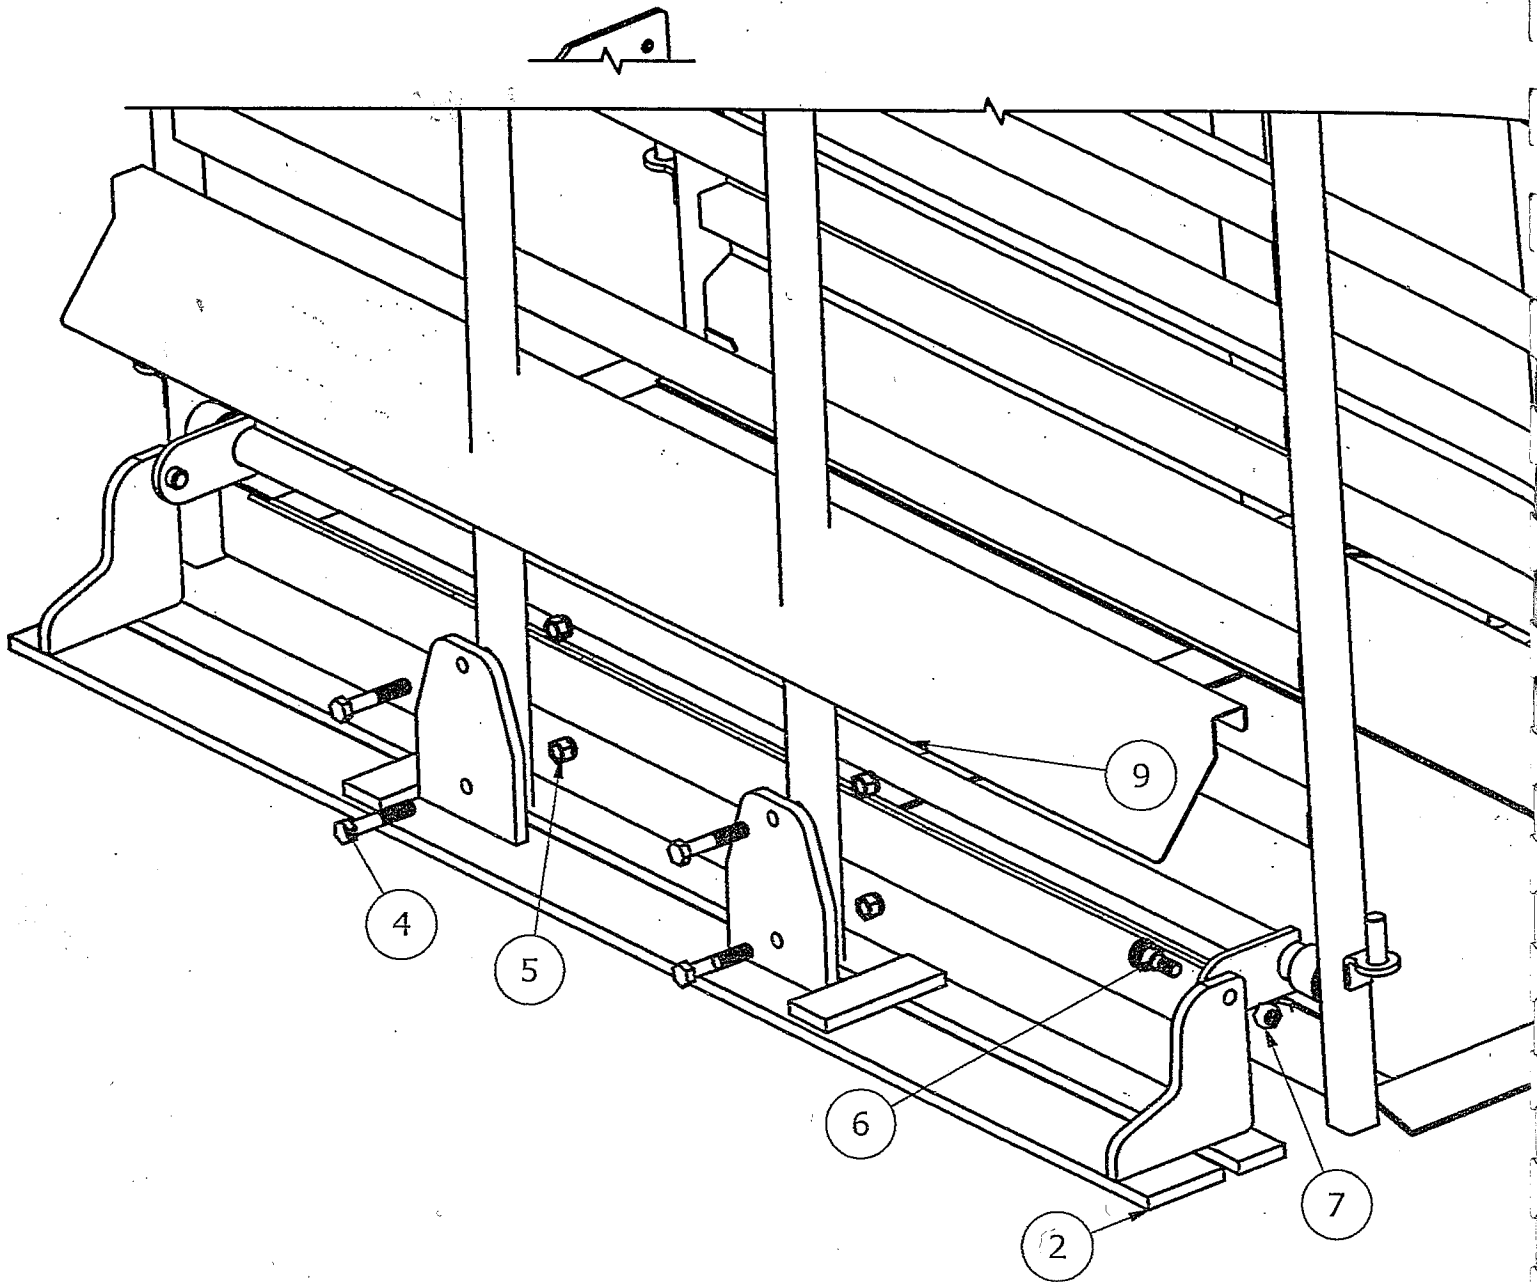

Pro-Sort Systems

Parts Manual

Pro-Sort Base Cage Assembly

PARTS LIST			
ITEM	QTY	PART NUMBER	DESCRIPTION
2	1	PS-000002	Base Scale Mount
4	4	PS-000032	3/8 2" Bolt
5	4	PS-000011	3/8 Lock Nut
6	1	PS-000030	3/8 Step Bolt 3/8
7	1	PS-000098	3/8 Nut
9	2	PS01-0049	Manure Deflector

Pro-Sort Top Cage Assembly

PARTS LIST			
ITEM	QTY	PART NUMBER	DESCRIPTION
2	2	PS-000046	Sliding Bracket
3	1	PS-000047	Roller Gate Open Adjust
4	1	PS-000048	Front Door Stop
5	2	PS-000050	Nylon Track
6	2	PS-000049	Nylon Slide
7	2	PS-000052	Rubber Stop
8	8	PS-000053	3/8 2 1/2 Carriage Bolt
9	8	PS-000011	3/8 Lock Nut
10	2	PS-000051	11 Gauge Tube Plug