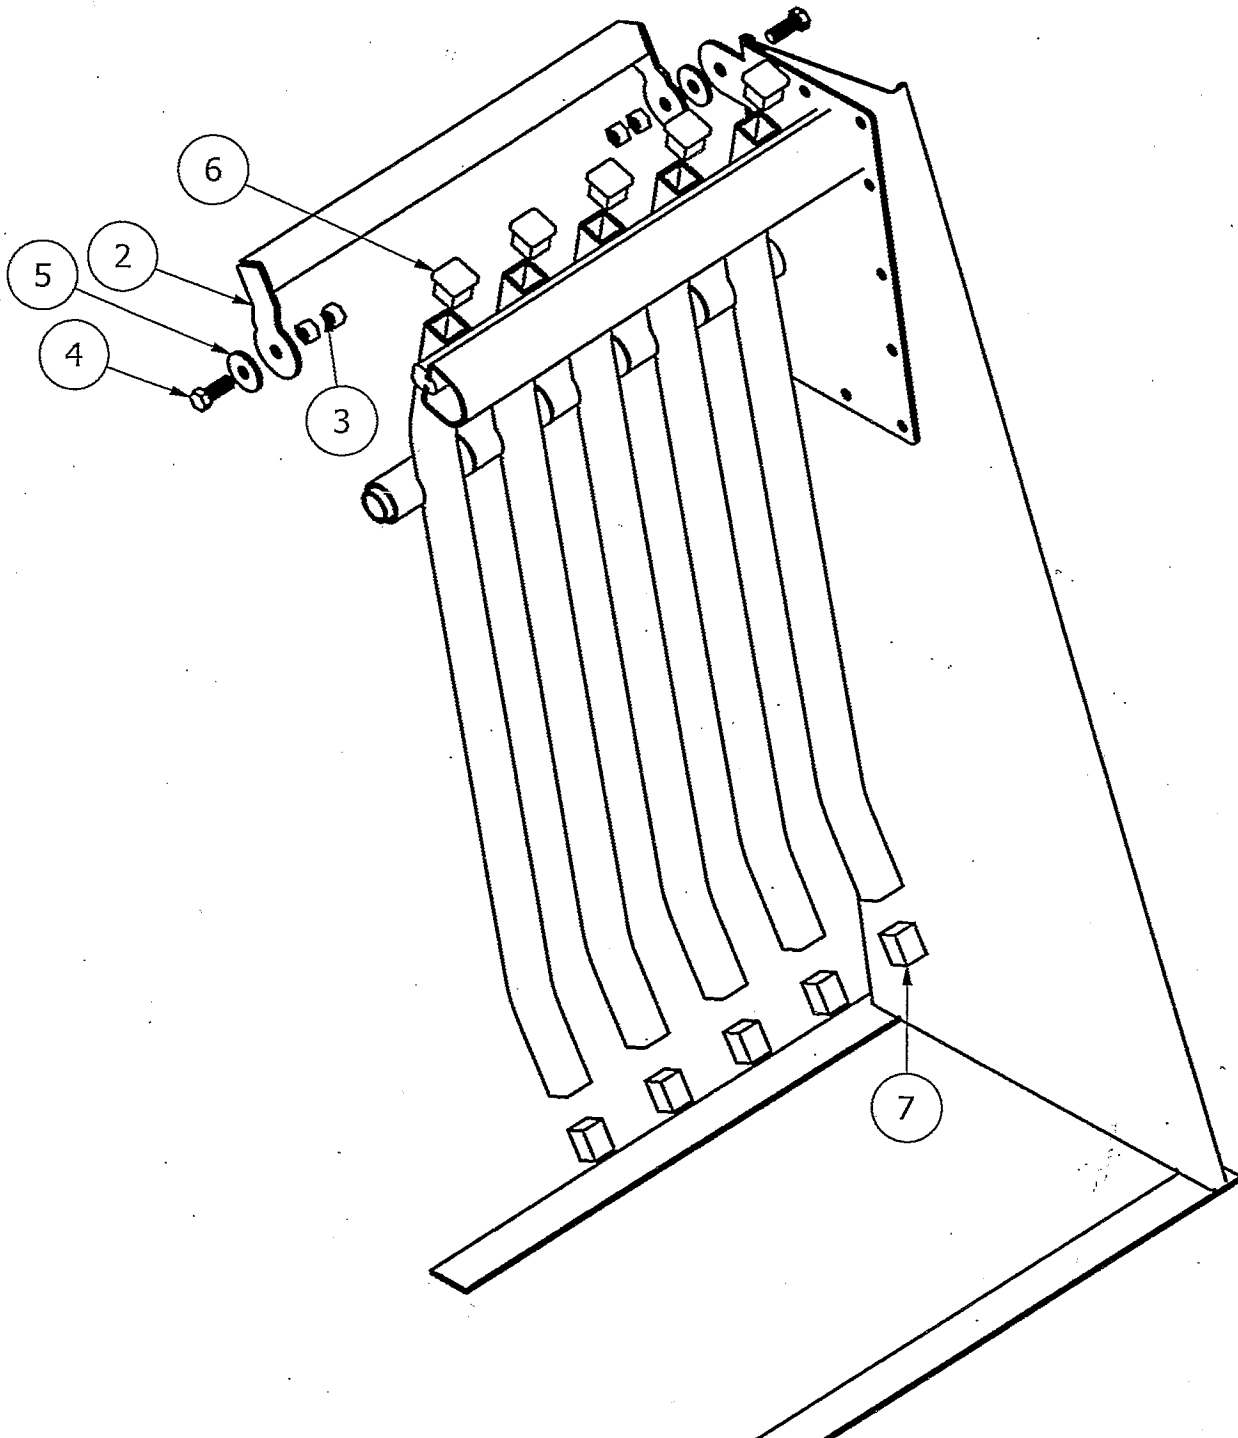

Pro-Sort Control Panel Mount Assembly

PARTS LIST			
ITEM	QTY	PART NUMBER	DESCRIPTION
3	1	PS-000043	Control Panel Mount
4	1	PS-000042	Air Regulator Mount
5	4	PS-000033	Treaded Rubber Mount
6	4	PS-000039	5/32 Nut
7	4	PS-000038	5/32 SS Stove Bolt
8	1	PS-000035	Air Regulator
9	1	PS-000044	Regulator Nut
10	1	PS-000045	Pressure Gauge
11	2	PS-000036	Male Connetor
12	2	PS-000080	5/16 1 3/4 Bolt
13	2	PS-000078	5/16 Lock Nut
14	2	PS-000040	14 Gauge Tube Plug
15	1	PS-000037	Self Taper Screw
16	1	PS01-0023	Bottle Holder Big
17	1	PS-000115	Paint Bottle

Pro-Sort Flip Gate Cylinder Mount Assembly

Pro-Sort Flip Gate Cylinder Mount Assembly

PARTS LIST			
ITEM	QTY	PART NUMBER	DESCRIPTION
2	2	PS-000054	Air Cylinder
3	4	PS-000060	Snap Ring
4	2	PS-000058	Cylinder Clevis
5	2	PS-000061	Clevis Pin
6	2	PS-000059	Clevis Lock Nut
7	2	PS-000075	1/4 1 1/4 Bolt
8	10	PS-000025	1/4 Lock Nut
9	2	PS-000076	1/4 Nut
10	2	PS-000080	5/16 1 3/4 Bolt
11	2	PS-000078	5/16 Lock Nut
12	2	PS-000019	5/16 Washer
14	2	PS-000117	Nylone Square Spacer
15	2	PS-000114	Cover Hinch
16	1	PS01-0047	FG Table Cove
17	8	PS-000116	1/4 3/4 Flange Bolt
18	4	PS-000055	Male Elbow

Pro-Sort One Way Gate Lock Assembly

PARTS LIST			
ITEM	QTY	PART NUMBER	DESCRIPTION
2	1	PS-000095	One Way Gate Lock
3	4	PS-000098	3/8 Nut
4	2	PS-000097	3/8 1" Bolt
5	2	PS-000096	3/8 Friction Washer
6	5	PS-000051	11 Gauge Tube Plug
7	5	PS-000099	Nylone Square Plug