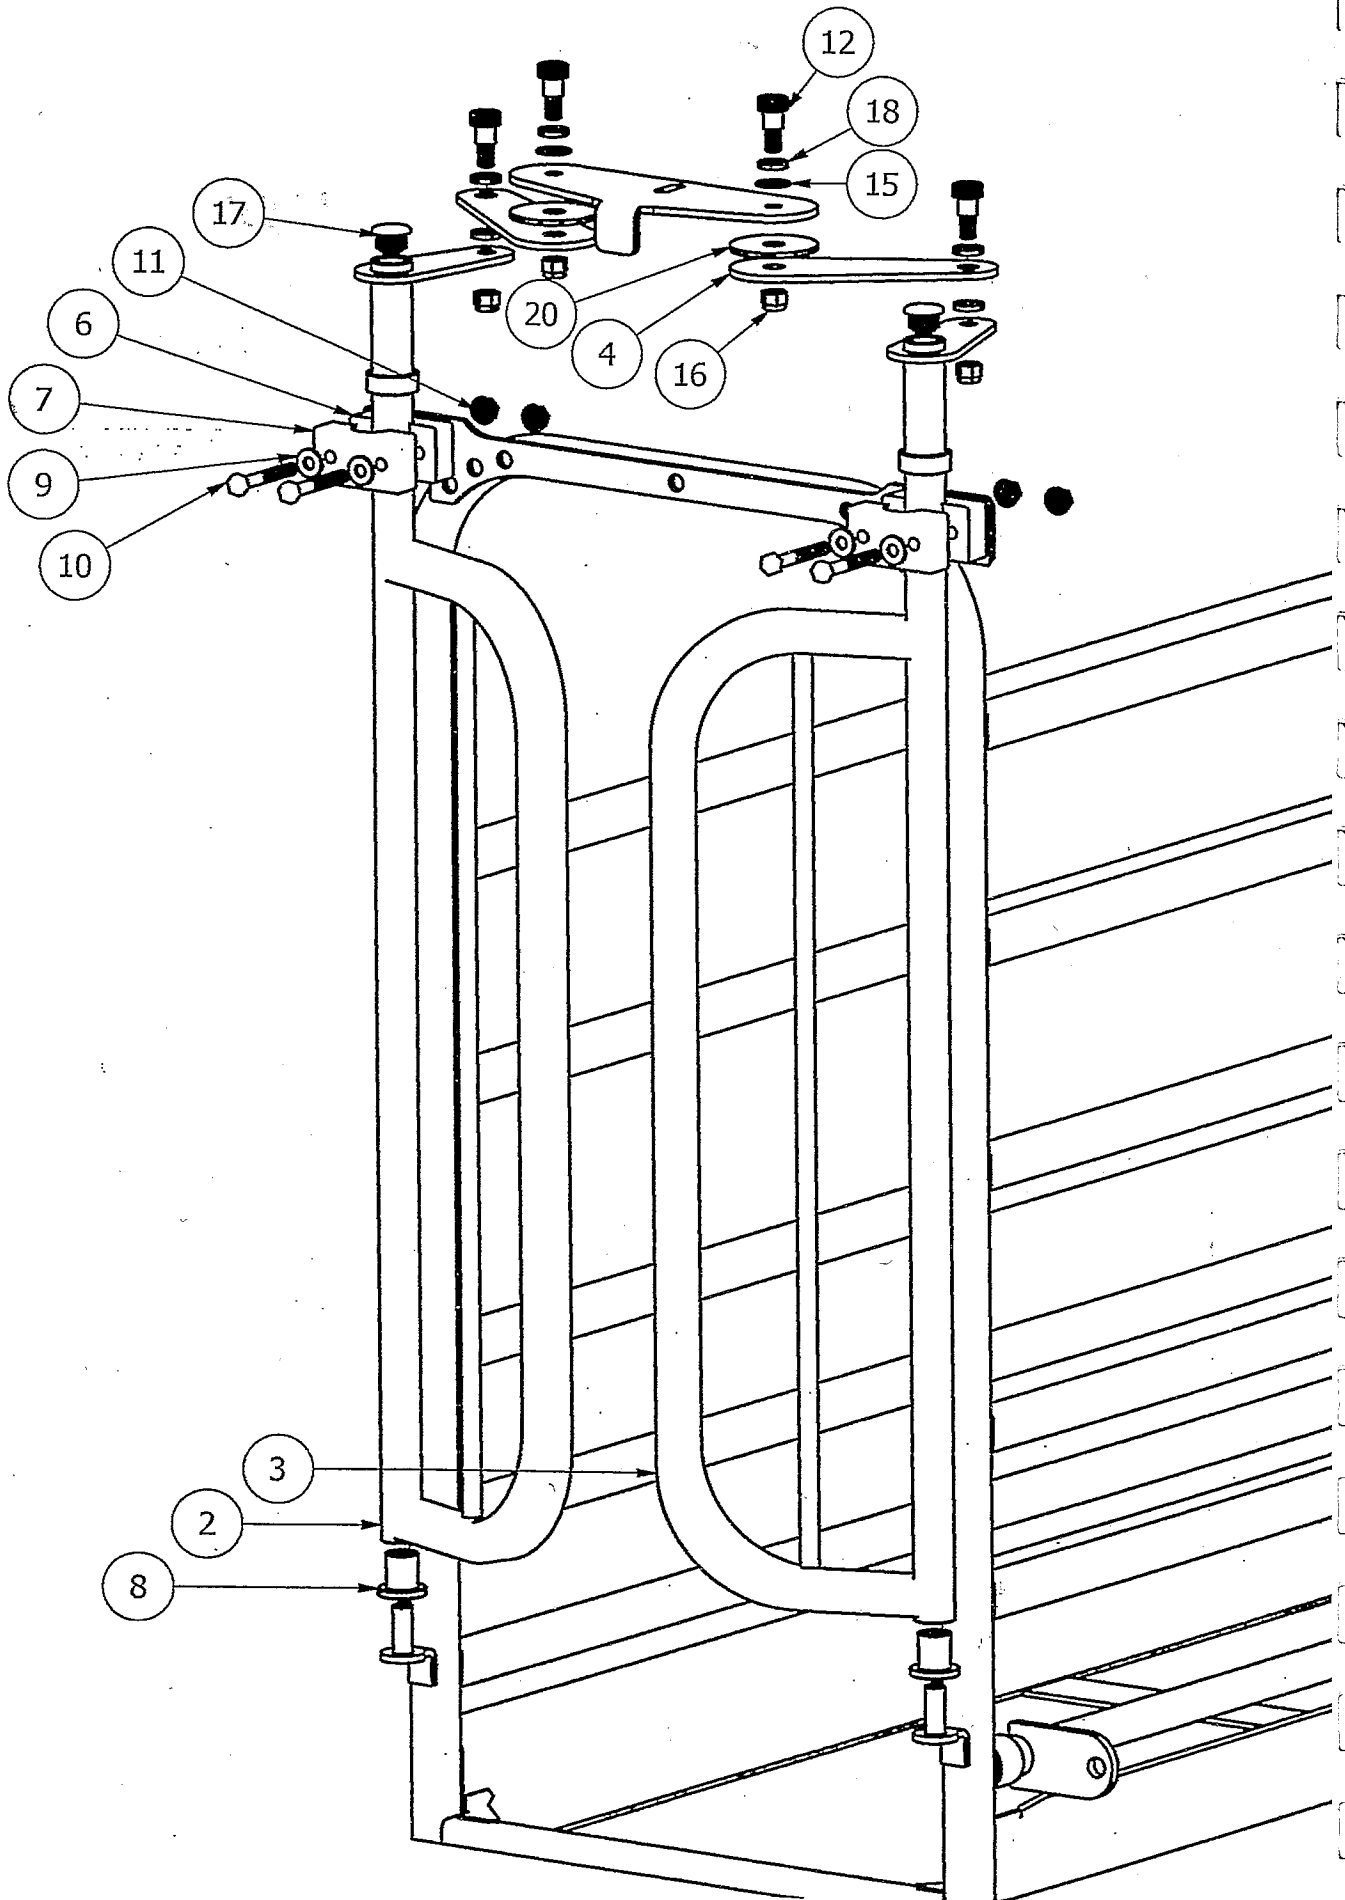

Pro-Sort Systems

Parts Manual

Pro-Sort Base Cage Assembly

PARTS LIST			
ITEM	QTY	PART NUMBER	DESCRIPTION
2	1	PS-000002	Base Scale Mount
4	4	PS-000032	3/8 2" Bolt
5	4	PS-000011	3/8 Lock Nut
6	1	PS-000030	3/8 Step Bolt 3/8
7	1	PS-000098	3/8 Nut
9	2	PS01-0049	Manure Deflector

Pro-Sort Top Cage Assembly

PARTS LIST			
ITEM	QTY	PART NUMBER	DESCRIPTION
2	2	PS-000046	Sliding Bracket
3	1	PS-000047	Roller Gate Open Adjust
4	1	PS-000048	Front Door Stop
5	2	PS-000050	Nylon Track
6	2	PS-000049	Nylon Slide
7	2	PS-000052	Rubber Stop
8	8	PS-000053	3/8 2 1/2 Carriage Bolt
9	8	PS-000011	3/8 Lock Nut
10	2	PS-000051	11 Gauge Tube Plug

Pro-Sort Back Gate Assembly

Pro-Sort Back Gate Assembly

PARTS LIST			
ITEM	QTY	PART NUMBER	DESCRIPTION
2	1	PS-000029	Gate Right
3	1	PS-000028	Gate Left
4	2	PS-000015	Wing Link
6	2	PS-000022	Back Nylon Square Bearing
7	2	PS-000021	Front Nylon Square Bearing
8	2	PS-000012	Nylon Step Bearing
9	4	PS-000019	5/16 Washer
10	4	PS-000018	5/16 2 1/4 Bolt
11	4	PS-000020	5/16 Flange Lock
12	4	PS-000016	3/8 Step Bolt 1/2
15	2	PS-000024	1/2 Spacing Washer
16	4	PS-000011	3/8 Lock Nut
17	2	PS-000023	Round Plastic Plug
18	6	PS-000014	3/4 Nylon Spacing Washer
20	2	PS-000013	2 1/4 Nylon Spacing Washer

Pro-Sort Front Gate Assembly

Pro-Sort Front Gate Assembly

PARTS LIST			
ITEM	QTY	PART NUMBER	DESCRIPTION
2	1	PS-000010	Rooler Gate Left
3	1	PS-000009	Rooler Gate Right
4	2	PS-000015	Wing Link
6	1	PS01-0017	Floor Lock
7	2	PS-000115	Nylon Step Bearing
8	2	PS-000022	Back Nylon Square Bearing
9	2	PS-000021	Front Nylon Square Bearing
10	6	PS-000014	3/4 Nylon Spacing Washer
11	2	PS-000013	2 1/4 Nylon Spacing Washer
12	4	PS-000016	3/8 Step Bolt 1/2
13	2	PS-000024	1/2 Spacing Washer
14	4	PS-000018	5/16 2 1/4 Bolt
15	4	PS-000019	5/16 Washer
16	4	PS-000011	3/8 Lock Nut
17	4	PS-000020	5/16 Flange Lock
18	1	PS-000064	1/4 1 Bolt
19	1	PS-000025	1/4 Lock Nut
20	6	PS-000023	Round Plastic Plug