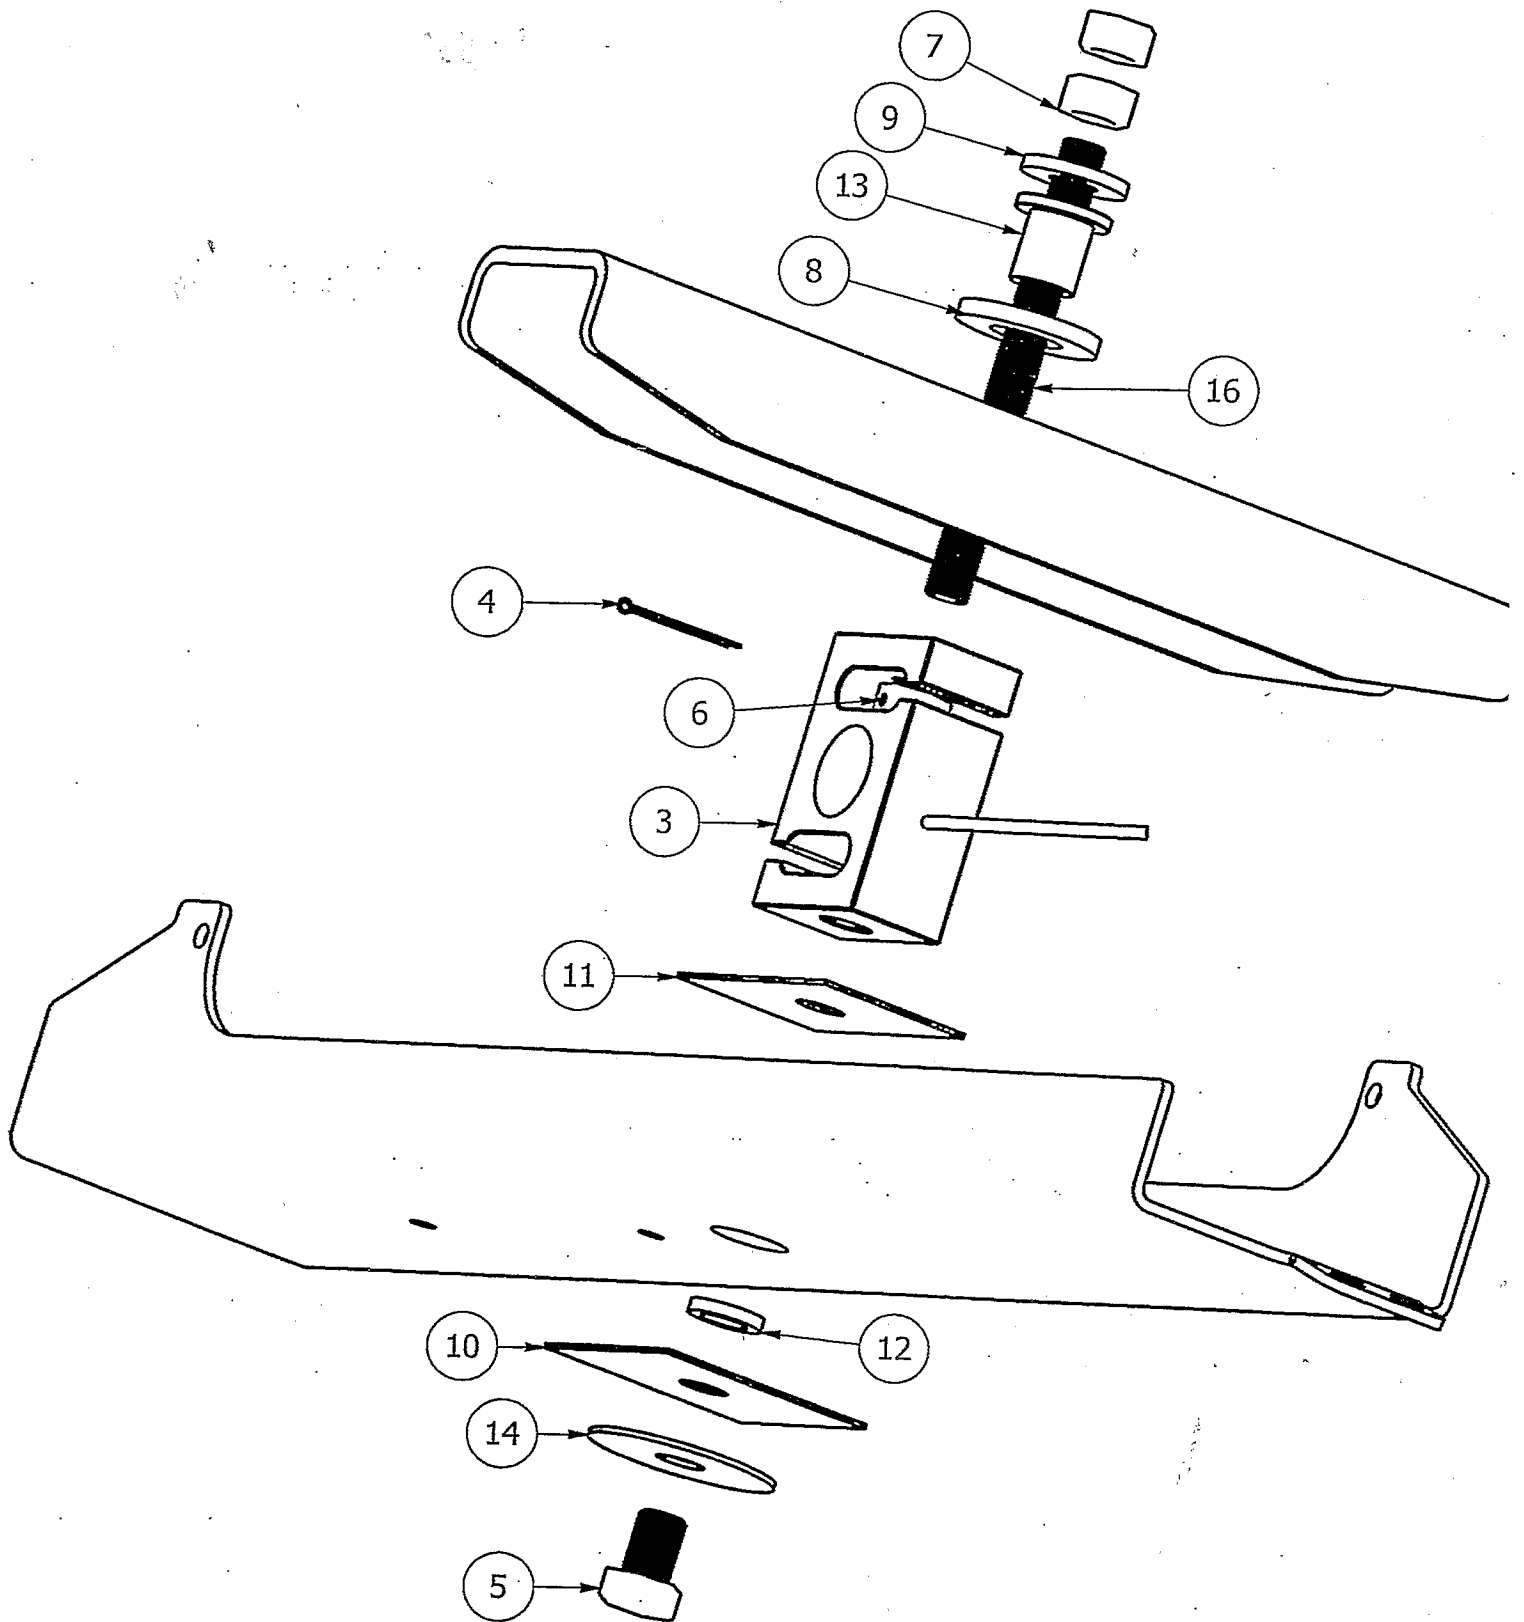

Pro-Sort Load Cell Iso Kit Assembly

Pro-Sort Load Cell Iso Kit Assembly

PARTS LIST			
ITEM	QTY	PART NUMBER	DESCRIPTION
3	1	PS-000081	Load Cell
4	1	PS-000089	Cotter Pin
5	1	PS-000090	1/2 Fine Threaded Bolt
6	1	PS-000087	7/16 Fine Threaded Nut Hole
7	2	PS-000085	7/16 Fine Threaded Nut
8	1	PS-000084	3/4 Washer
9	1	PS-000083	1/2 Washer
10	1	PS-000092	Square Insulator
11	1	PS-000091	Rectangular Insulator
12	1	PS-000094	Nylone Insulator Washer
13	1	PS-000088	Step Insulator
14	1	PS-000093	2" Washer
16	1	PS-000082	7/16 Fine Threaded Rod