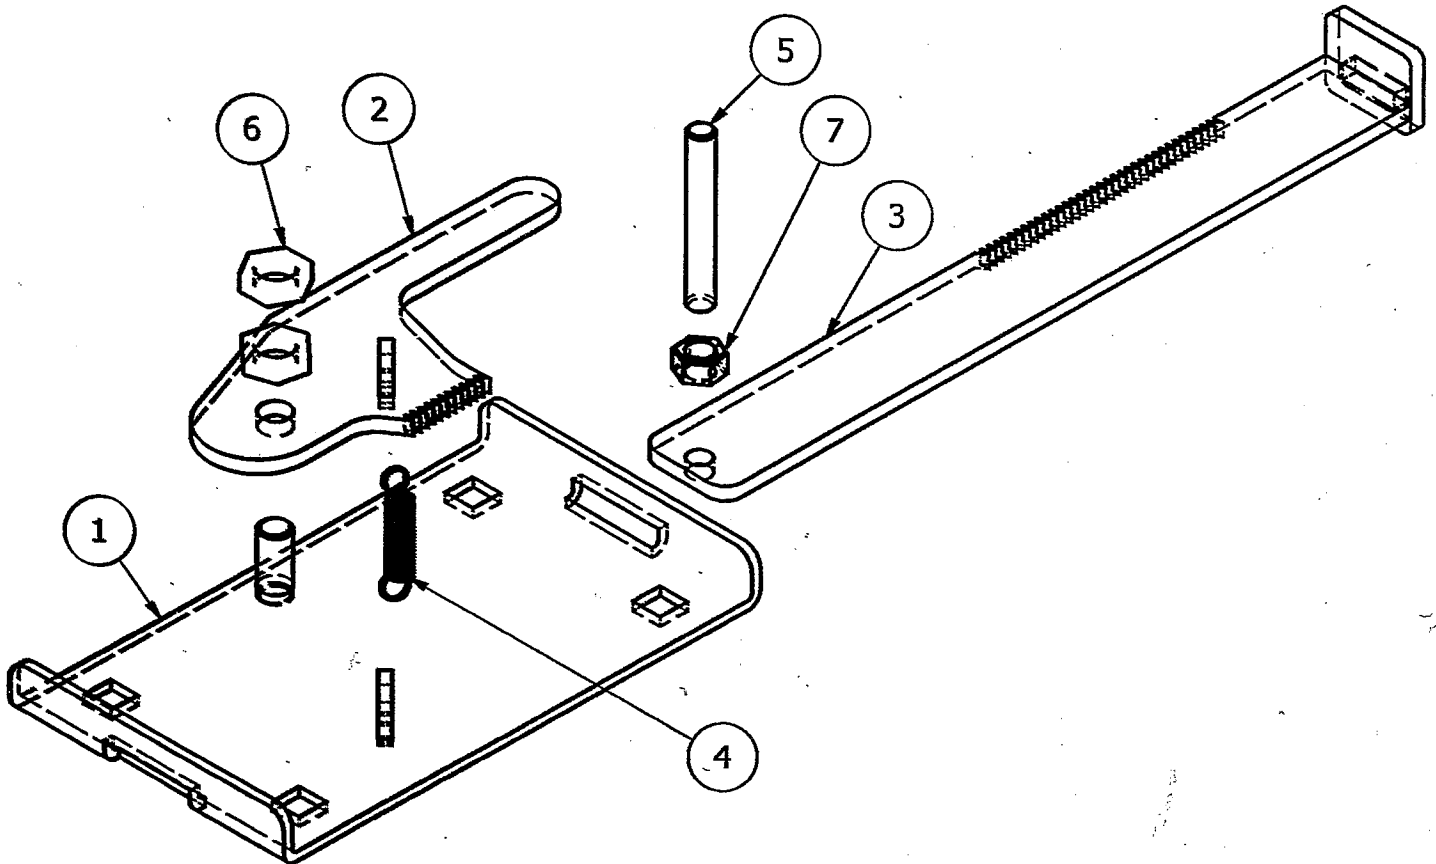

Pro-Sort Roller Gate Stop Assembly (PS-000047)

PARTS LIST			
ITEM	QTY	PART NUMBER	DESCRIPTION
1	1	PS-000069	Slide Plate
2	1	PS-000070	Lock Adjuster
3	1	PS-000071	Lock Slide Adjuster
4	1	PS-000072	SS Springs
5	1	PS-000112	Lock Adjuster Handle
6	2	PS-000073	3/8 Half Nut
7	1	PS-000118	5/16 Nut