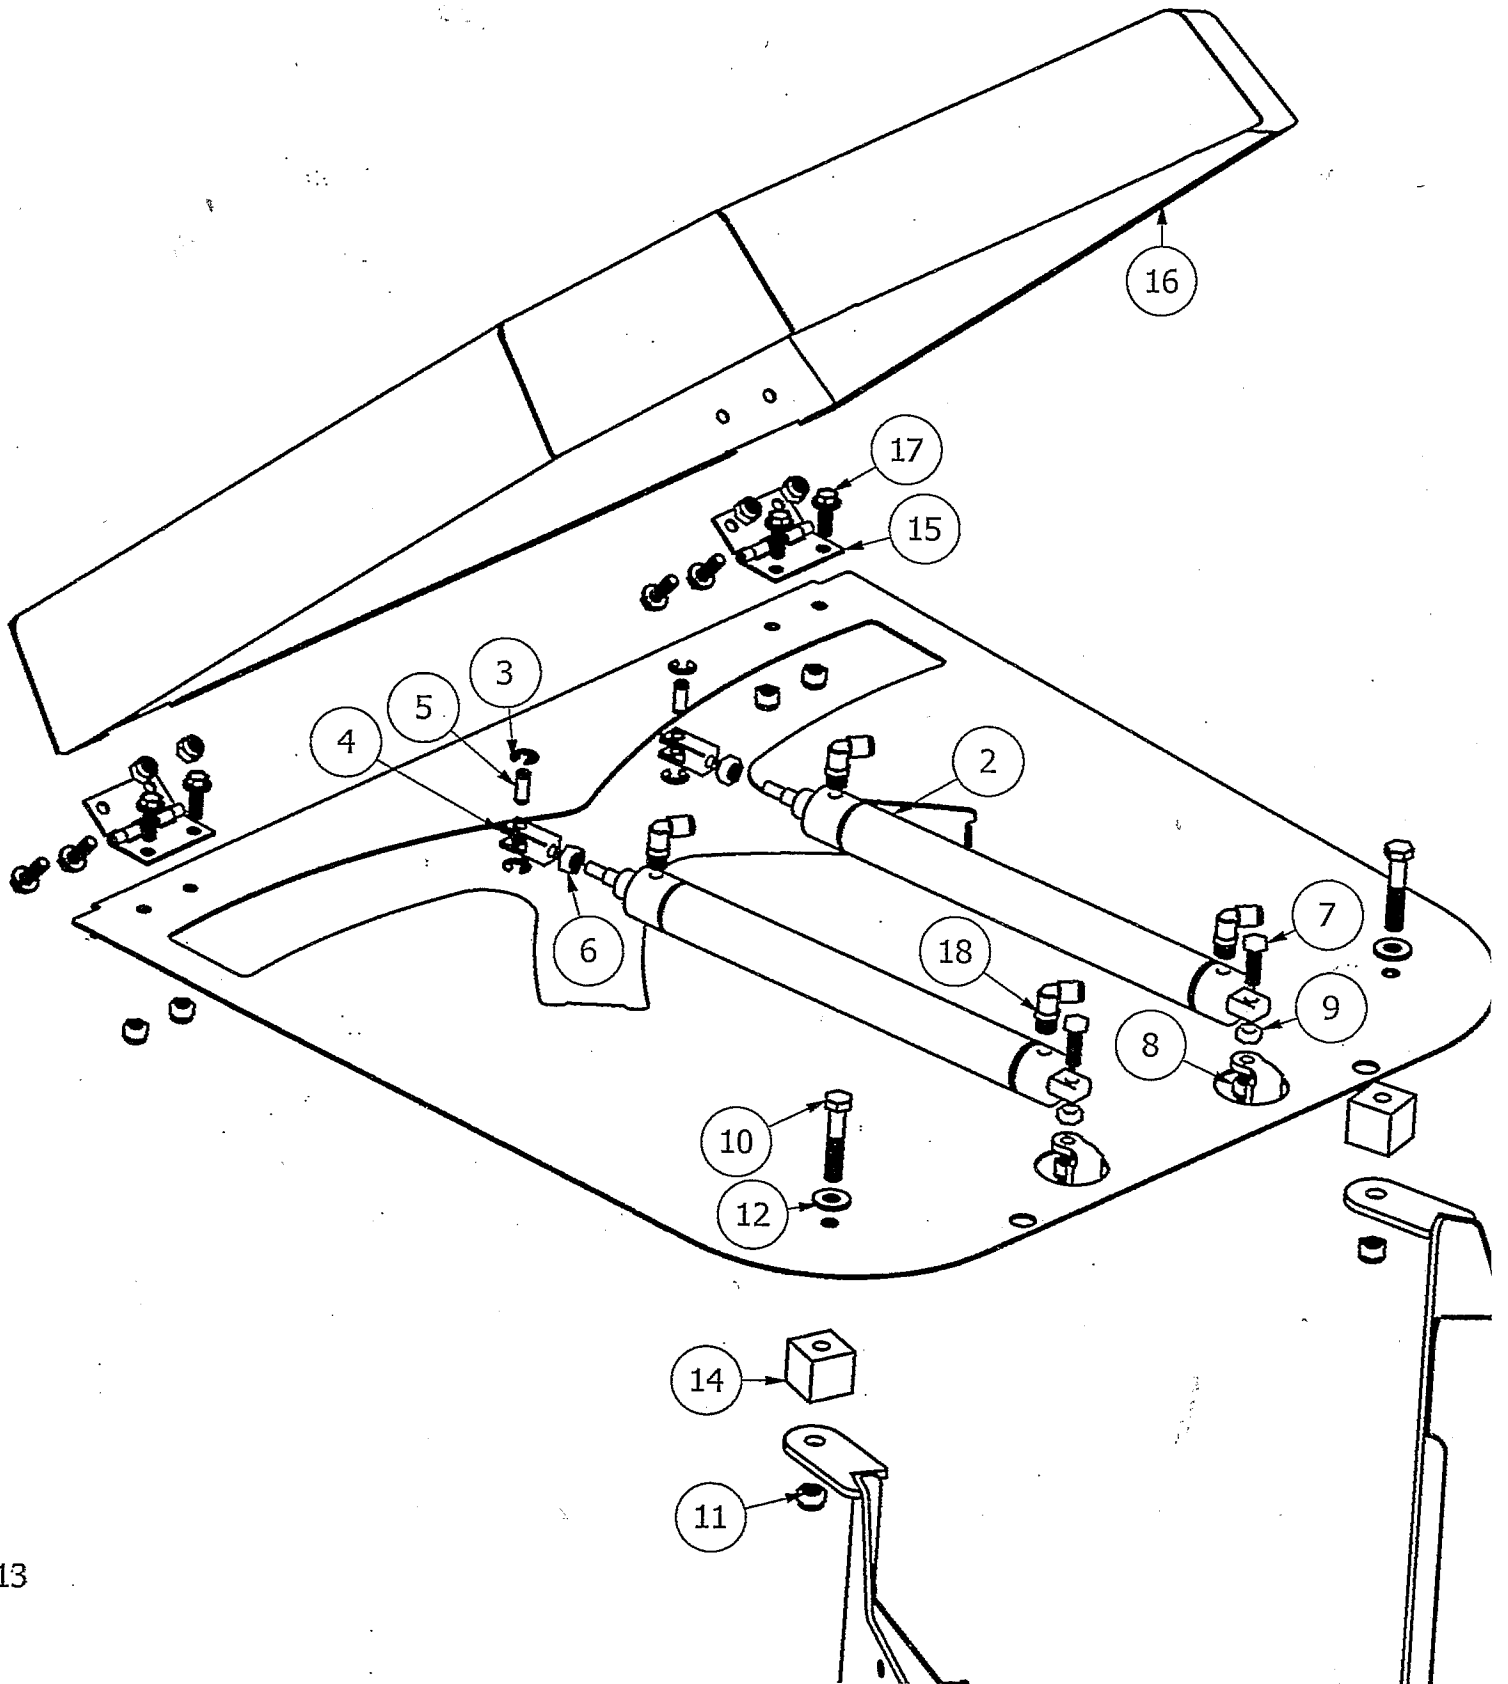

Pro-Sort Flip Gate Cylinder Mount Assembly

Pro-Sort Flip Gate Cylinder Mount Assembly

PARTS LIST			
ITEM	QTY	PART NUMBER	DESCRIPTION
2	2	PS-000054	Air Cylinder
3	4	PS-000060	Snap Ring
4	2	PS-000058	Cylinder Clevis
5	2	PS-000061	Clevis Pin
6	2	PS-000059	Clevis Lock Nut
7	2	PS-000075	1/4 1 1/4 Bolt
8	10	PS-000025	1/4 Lock Nut
9	2	PS-000076	1/4 Nut
10	2	PS-000080	5/16 1 3/4 Bolt
11	2	PS-000078	5/16 Lock Nut
12	2	PS-000019	5/16 Washer
14	2	PS-000117	Nylone Square Spacer
15	2	PS-000114	Cover Hinch
16	1	PS01-0047	FG Table Cove
17	8	PS-000116	1/4 3/4 Flange Bolt
18	4	PS-000055	Male Elbow