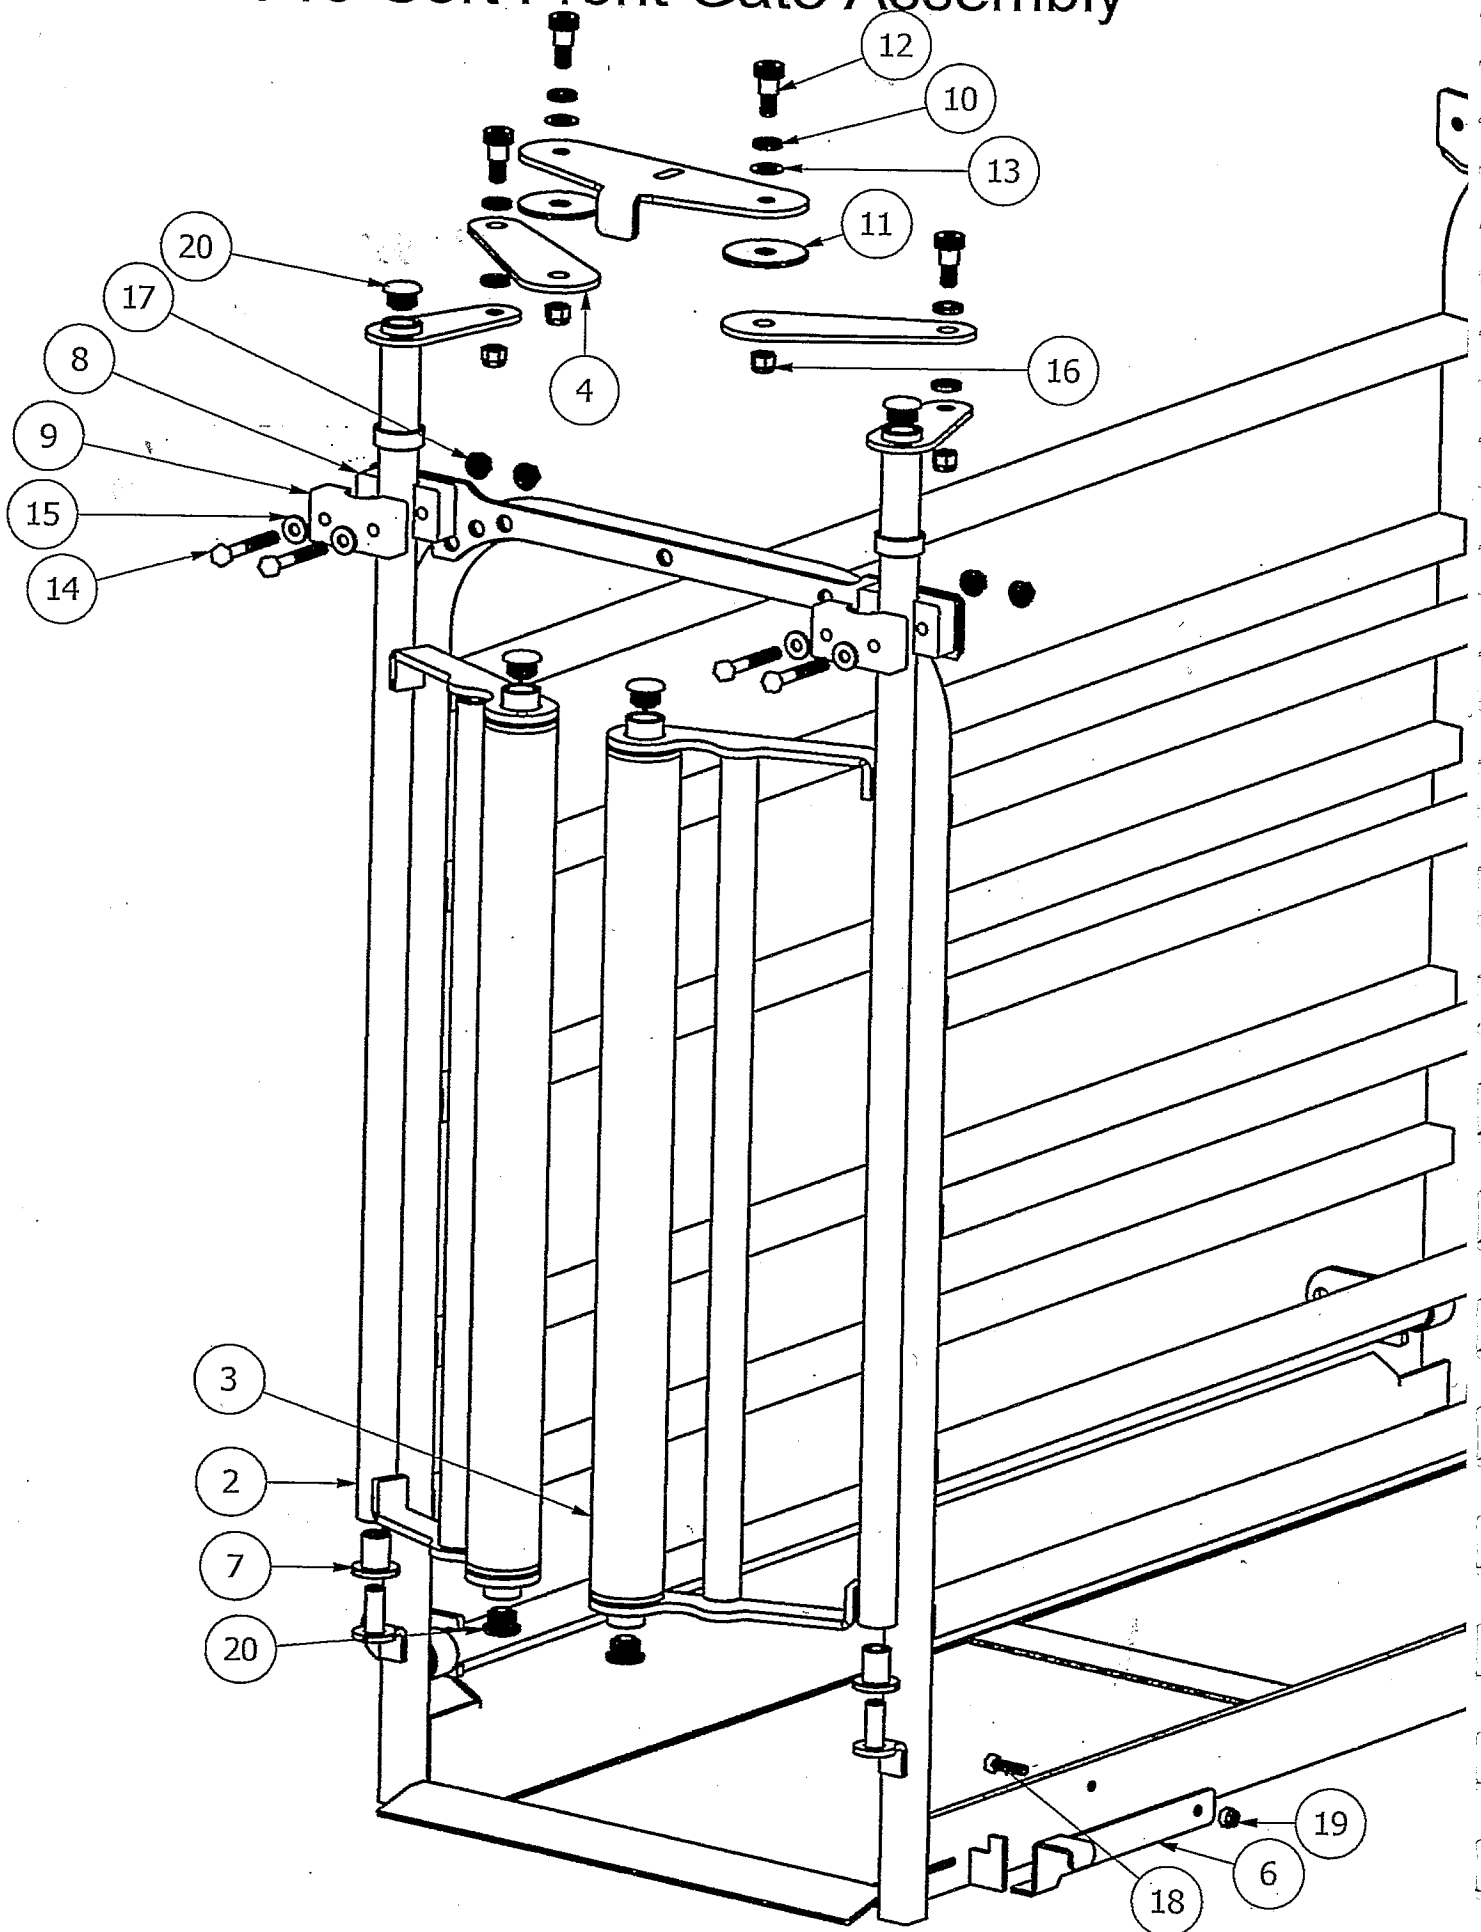

Pro-Sort Systems

Parts Manual

Pro-Sort Base Cage Assembly

PARTS LIST			
ITEM	QTY	PART NUMBER	DESCRIPTION
2	1	PS-000002	Base Scale Mount
4	4	PS-000032	3/8 2" Bolt
5	4	PS-000011	3/8 Lock Nut
6	1	PS-000030	3/8 Step Bolt 3/8
7	1	PS-000098	3/8 Nut
9	2	PS01-0049	Manure Deflector

Pro-Sort Top Cage Assembly

PARTS LIST			
ITEM	QTY	PART NUMBER	DESCRIPTION
2	2	PS-000046	Sliding Bracket
3	1	PS-000047	Roller Gate Open Adjust
4	1	PS-000048	Front Door Stop
5	2	PS-000050	Nylon Track
6	2	PS-000049	Nylon Slide
7	2	PS-000052	Rubber Stop
8	8	PS-000053	3/8 2 1/2 Carriage Bolt
9	8	PS-000011	3/8 Lock Nut
10	2	PS-000051	11 Gauge Tube Plug

Pro-Sort Back Gate Assembly

Pro-Sort Back Gate Assembly

PARTS LIST			
ITEM	QTY	PART NUMBER	DESCRIPTION
2	1	PS-000029	Gate Right
3	1	PS-000028	Gate Left
4	2	PS-000015	Wing Link
6	2	PS-000022	Back Nylon Square Bearing
7	2	PS-000021	Front Nylon Square Bearing
8	2	PS-000012	Nylon Step Bearing
9	4	PS-000019	5/16 Washer
10	4	PS-000018	5/16 2 1/4 Bolt
11	4	PS-000020	5/16 Flange Lock
12	4	PS-000016	3/8 Step Bolt 1/2
15	2	PS-000024	1/2 Spacing Washer
16	4	PS-000011	3/8 Lock Nut
17	2	PS-000023	Round Plastic Plug
18	6	PS-000014	3/4 Nylon Spacing Washer
20	2	PS-000013	2 1/4 Nylon Spacing Washer

Pro-Sort Front Gate Assembly

Pro-Sort Front Gate Assembly

PARTS LIST			
ITEM	QTY	PART NUMBER	DESCRIPTION
2	1	PS-000010	Rooler Gate Left
3	1	PS-000009	Rooler Gate Right
4	2	PS-000015	Wing Link
6	1	PS01-0017	Floor Lock
7	2	PS-000115	Nylon Step Bearing
8	2	PS-000022	Back Nylon Square Bearing
9	2	PS-000021	Front Nylon Square Bearing
10	6	PS-000014	3/4 Nylon Spacing Washer
11	2	PS-000013	2 1/4 Nylon Spacing Washer
12	4	PS-000016	3/8 Step Bolt 1/2
13	2	PS-000024	1/2 Spacing Washer
14	4	PS-000018	5/16 2 1/4 Bolt
15	4	PS-000019	5/16 Washer
16	4	PS-000011	3/8 Lock Nut
17	4	PS-000020	5/16 Flange Lock
18	1	PS-000064	1/4 1 Bolt
19	1	PS-000025	1/4 Lock Nut
20	6	PS-000023	Round Plastic Plug