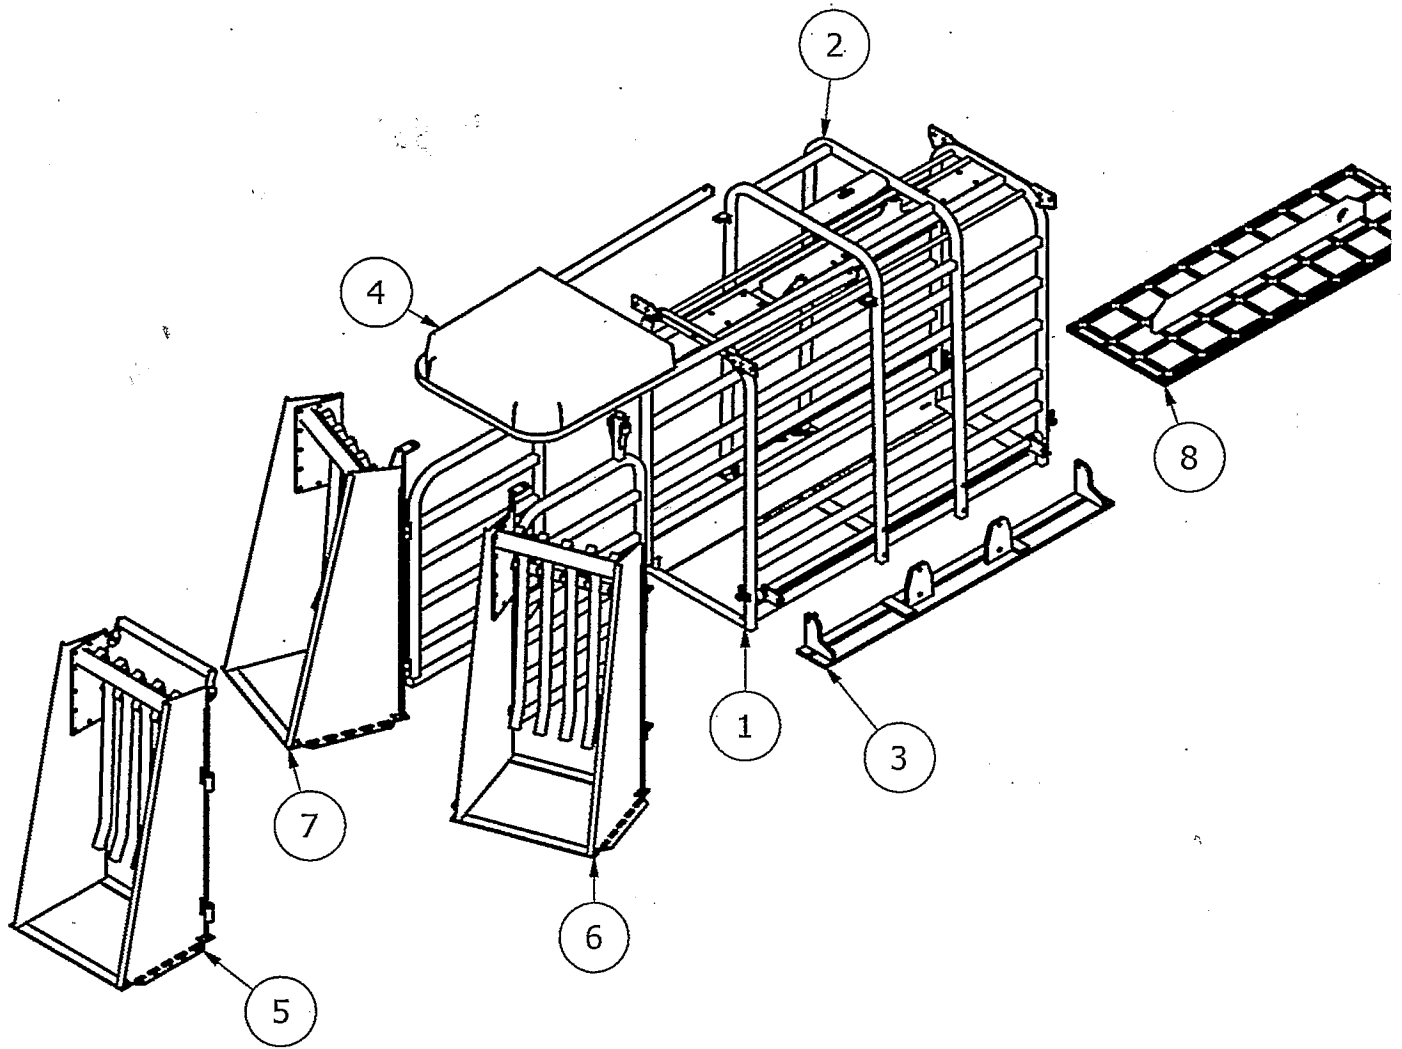

Pro-Sort Assembly

PARTS LIST			
ITEM	QTY	PART NUMBER	DESCRIPTION
1	1	PS-000001	Pro-sort Cage
2	1	PS-000004	Pro-sort Scale Arch
3	1	PS-000002	Base Scale Mount
4	1	PS-000005	Flip Gate Table
5	1	PS-000003	One Way Gate
6	1	PS-000006	One Way Flip Gate Left
7	1	PS-000007	One Way Flip Gate Right
8	1	PS-000008	Cage Floor