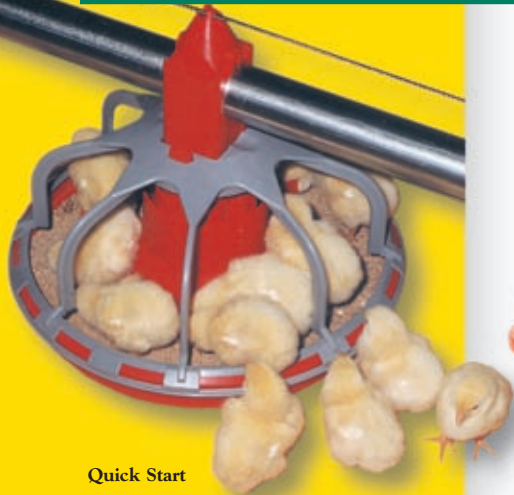

Ask About Other Feeders From VAL-CO.

VAL-CO Broiler Feeding	Pan Diameter	Grill Material	Number of Openings	Stationary Option	Auto Flood	Number of Birds/Pan
GroPro	14"	plastic	15	no	yes	75
EXCEL-100	14"	metal	14	no	yes	75
Quick Start	13"	plastic	8	no	yes	50-75
PX2	13"	plastic	8,14	no	no	50-75
PX1	13"	met/plast.	8,14	no	no	50-75
PXR	13"	met/plast.	8	yes	no	10-25
GroPro Grill-less	14"	none	n/a	no	yes	75

Quick Start